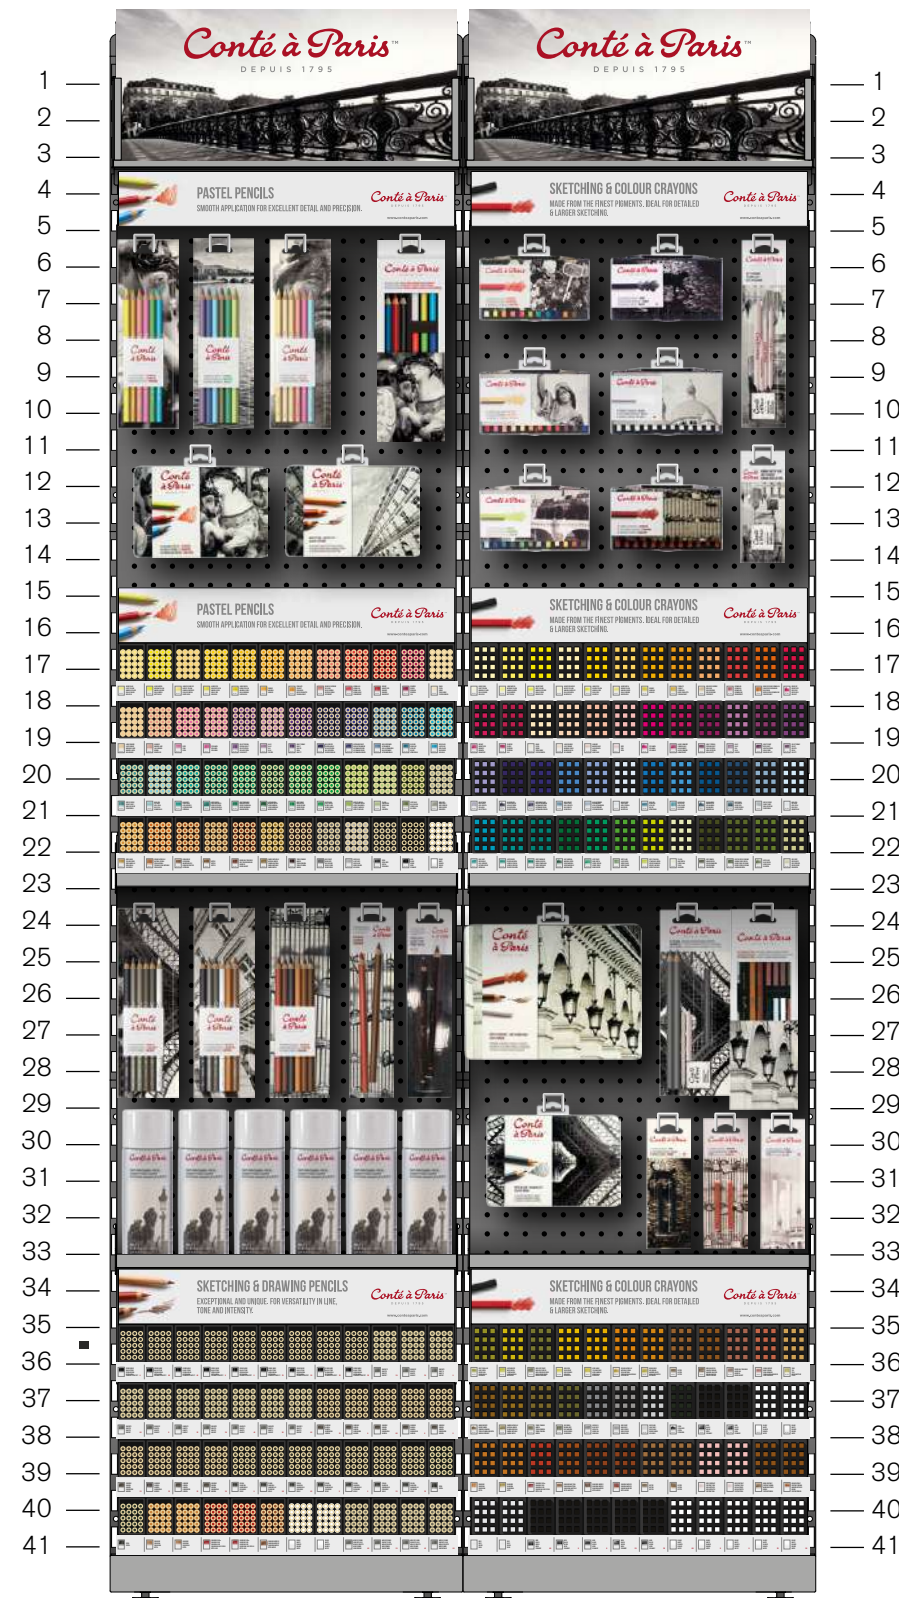

MERCHANDISING

PLANOGRAM

PLANOGRAM

2 BAY

COLOUR CARRÉS RANGE	SKUS IN OVERALL RANGE	SKUS IN OVERALL PLANOGRAM	
COLOUR CARRÉS	70 COLOURS	F	FULL RANGE*
COLOUR CARRÉS SETS	8 SKUS	R	3 SKUS
SKETCHING CARRÉS RANGE			
SKETCHING CARRÉS	14 COLOURS	F	FULL RANGE*
SKETCHING CARRÉS SETS	24 SKUS	R	8 SKUS
SOFT PASTELS RANGE			
SOFT PASTELS SETS	4 SKUS	NA	NOT INCLUDED
PASTEL PENCILS RANGE			
PASTEL PENCILS	48 COLOURS	F	FULL RANGE
PASTEL PENCILS SETS	9 SKUS	R	5 SKUS
SKETCHING PENCILS RANGE			
SKETCHING PENCILS	34 COLOURS	F	FULL RANGE
SKETCHING PENCILS SETS	13 SKUS	R	8 SKUS
COMPLEMENTARY PRODUCTS RANGE			
CHARCOALS	9 SKUS	NA	NOT INCLUDED
PENCIL SHARPENER	1 SKU	NA	NOT INCLUDED
SOFT ERASERS	2 SKUS	R	1 SKU
STUMPS	4 SKUS	NA	NOT INCLUDED
TORTILLONS	1 SKU	NA	NOT INCLUDED
FIXATIVE	1 SKU	F	FULL RANGE*

KEY F FULL RANGE R REDUCED RANGE NA NOT INCLUDED

*INCLUDES SPACE FOR DOUBLE FACINGS