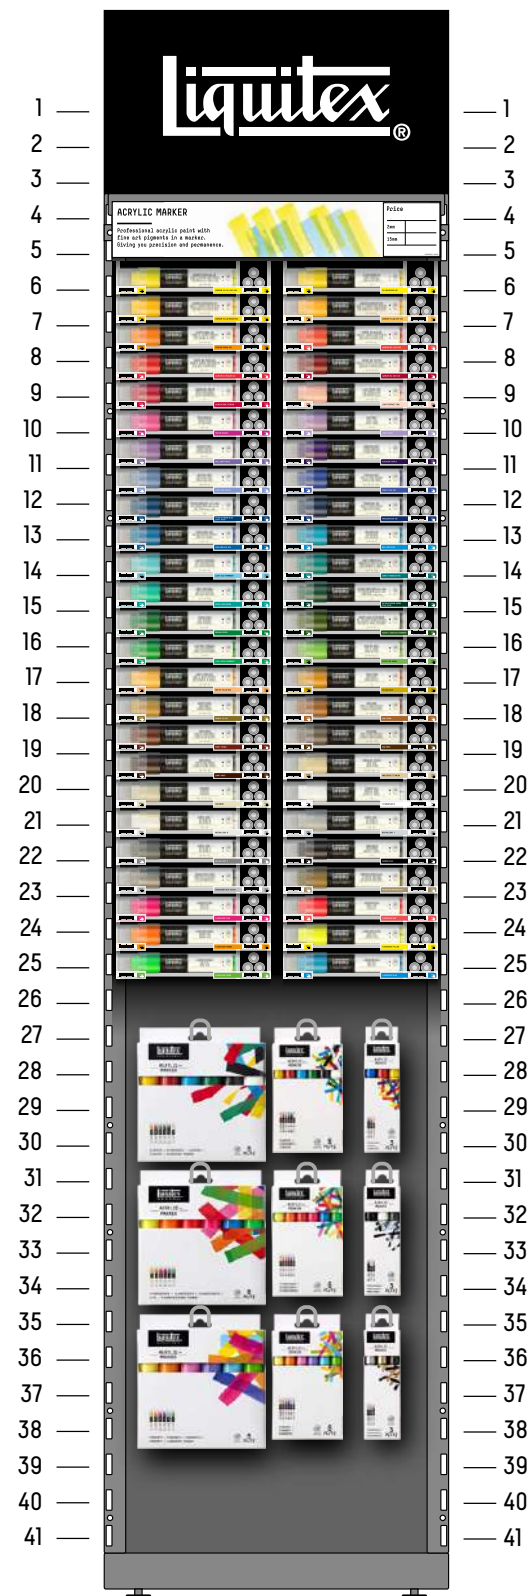

Key **F** Full range **R** Reduced range **NA** Not included

*Includes space for double facings

Planograms

ACRYLIC GOUACHE

RANGE	SKUS IN OVERALL RANGE	SKUS IN PLANOGRAM	
ACRYLIC GOUACHE 59ML BOTTLES	50 colors	F	Full range
ACRYLIC GOUACHE SETS	4 SKUs	F	Full range

Key F Full range R Reduced range NA Not included

Planograms

ACRYLIC INK

RANGE	SKUS IN OVERALL RANGE	SKUS IN PLANOGRAM	
ACRYLIC INK 30ML BOTTLES	55 colors	F	Full range*
ACRYLIC INK 150ML BOTTLES	2 colors	F	Full range*
ACRYLIC INK SETS	9 SKUs	F	Full range

Key **F** Full range **R** Reduced range **NA** Not included

*Includes space for double facings

Planograms

ACRYLIC MARKER

RANGE	SKUS IN OVERALL RANGE	SKUS IN PLANOGRAM	
ACRYLIC MARKER 2MM	50 colors	F	Full range
ACRYLIC MARKER 15MM	50 colors	F	Full range
ACRYLIC MARKER SETS	9 SKUs	F	Full range

Key **F** Full range **R** Reduced range **NA** Not included

*Includes space for double facings

Planograms

6 BAY

RANGE	SKUS IN OVERALL RANGE		SKUS IN PLANOGRAM
HEAVY BODY ACRYLIC 59ML TUBES	116 colors	R	70 SKUs
HEAVY BODY ACRYLIC 138ML TUBES	36 colors	R	14 SKUs
HEAVY BODY ACRYLIC 473ML POTS	25 colors	R	10 SKUs
ACRYLIC INK 30ML BOTTLES	55 colors	R	24 SKUs
ACRYLIC GOUACHE 59ML BOTTLES	50 colors	R	30 SKUs
SOFT BODY ACRYLIC 59ML BOTTLES	99 colors	R	50 SKUs
ACRYLIC MARKER 2MM	50 colors	F	Full range
ACRYLIC MARKER 15MM	50 colors	F	Full range
SPRAY PAINT 400ML CANS	49 colors	R	14 SKUs
ACRYLIC MEDIUMS - FLUID MEDIUMS	21 SKUs	R	18 SKUs
ACRYLIC MEDIUMS - ADDITIVES	4 SKUs	F	Full range
ACRYLIC MEDIUMS - EFFECTS	19 SKUs	R	19 SKUs*
ACRYLIC MEDIUMS - GELS & PASTES	36 SKUs	R	25 SKUs
ACRYLIC MEDIUMS - GESSOES	16 SKUs	R	12 SKUs*
ACRYLIC MEDIUMS - VARNISHES	25 SKUs	R	14 SKUs
ACRYLIC MEDIUMS SETS	6 SKUs	R	1 SKU
BASICS ACRYLIC 118ML TUBES	72 colors	R	35 SKUs
BASICS ACRYLIC FLUID 118ML BOTTLES	48 colors	R	45 SKUs