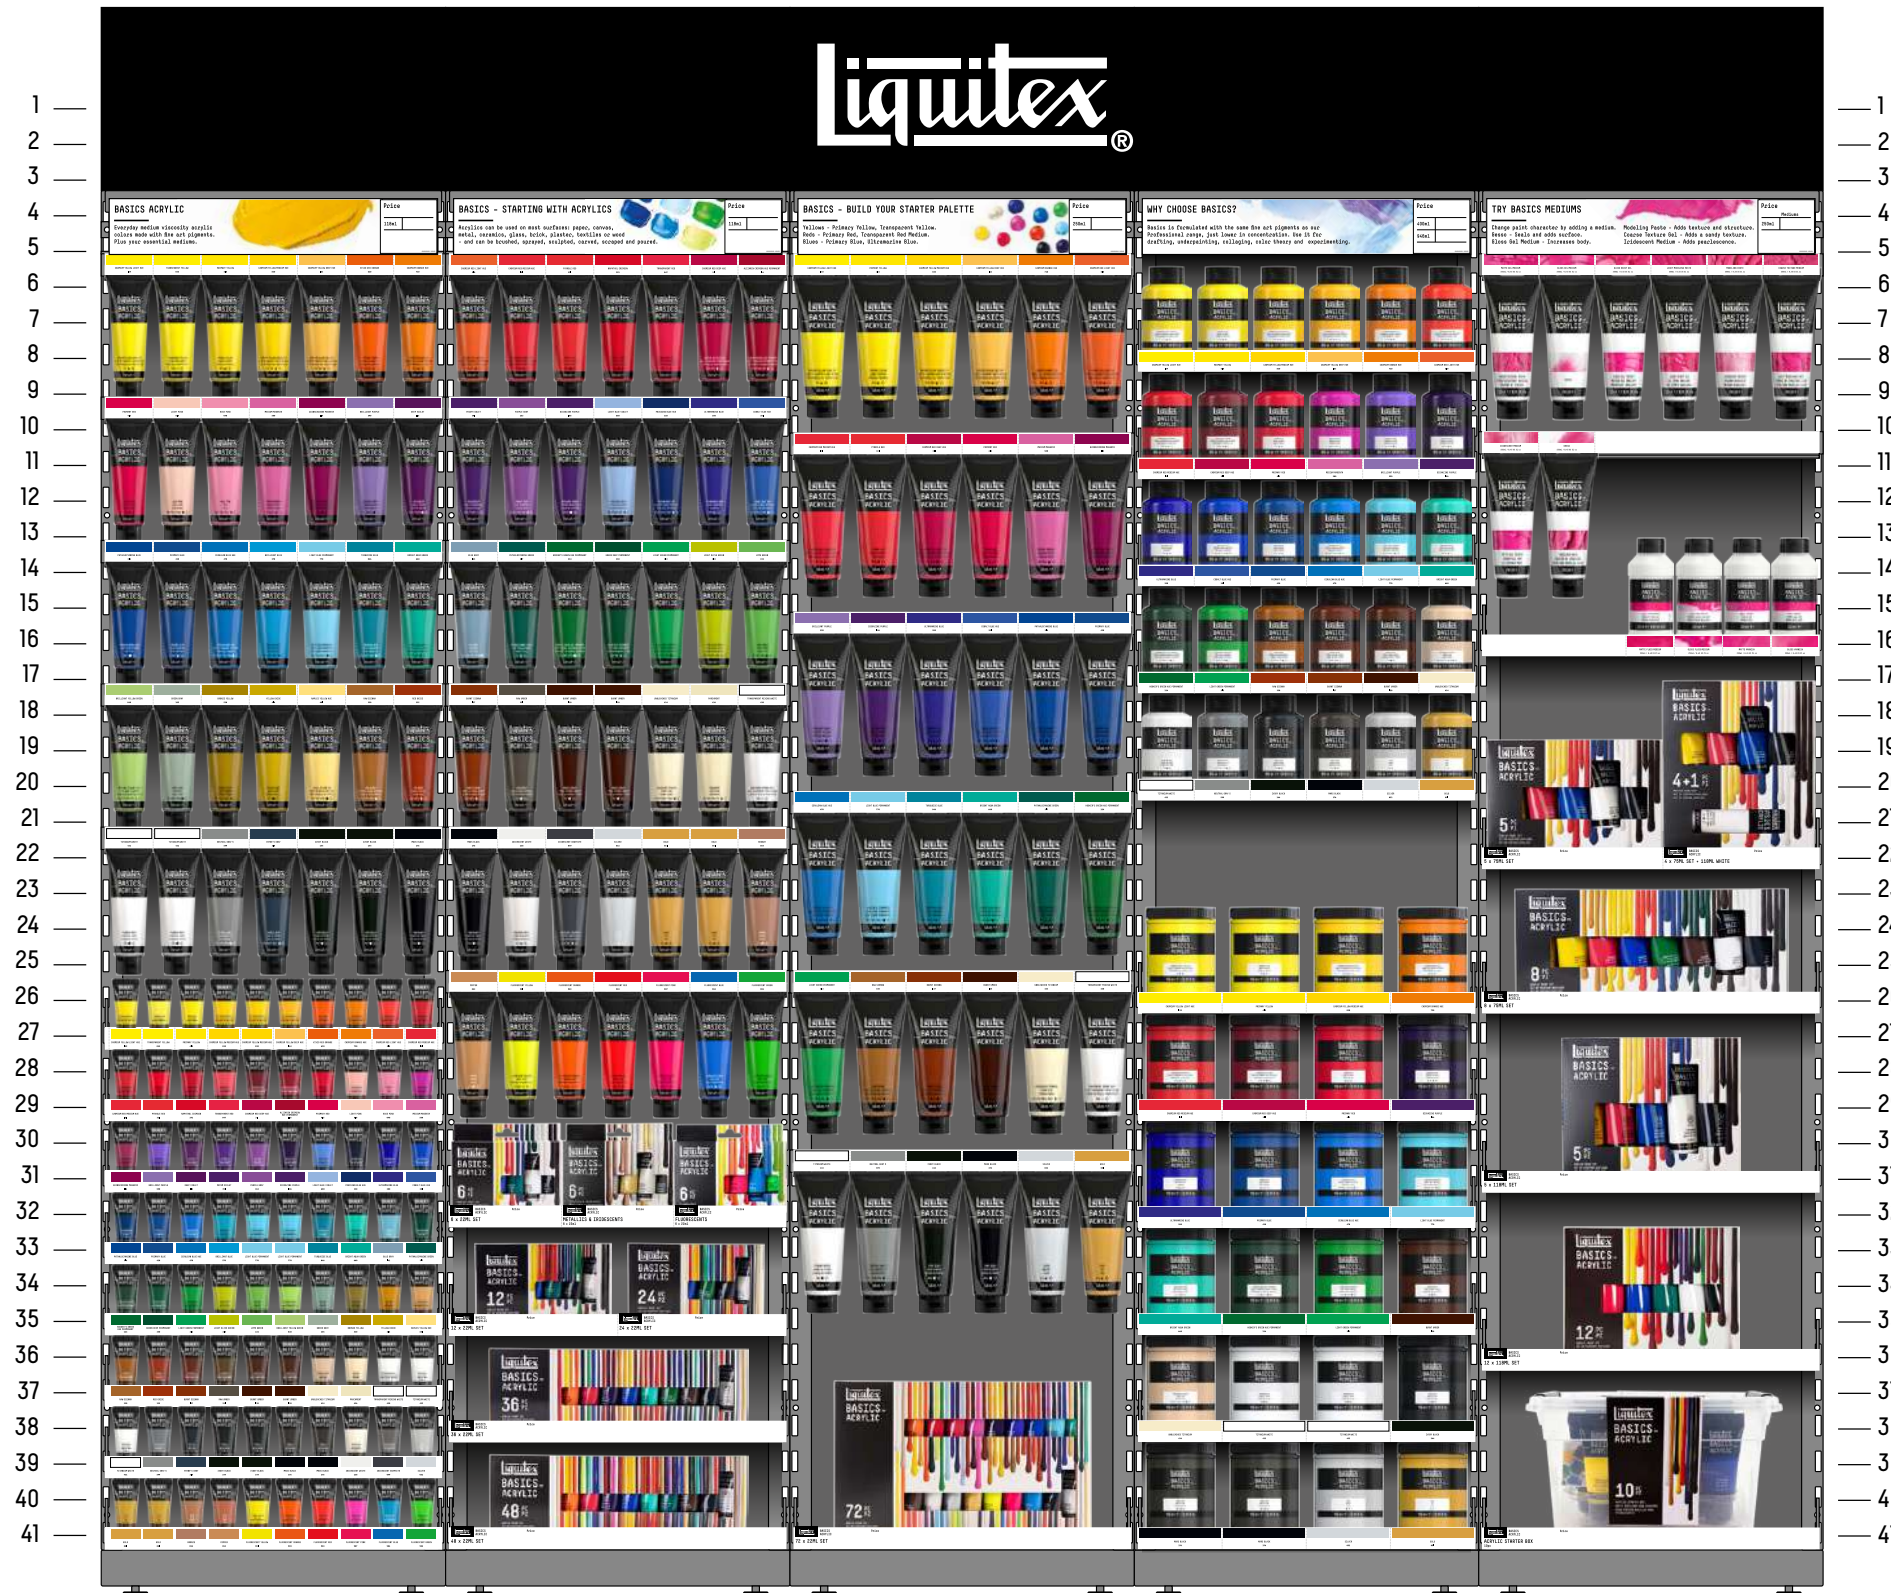

Planograms

ACRYLIC MEDIUMS

RANGE	SKUS IN OVERALL RANGE	SKUS IN PLANOGRAM	
ACRYLIC MEDIUMS - FLUID MEDIUMS	21 SKUs	R	18 SKUs
ACRYLIC MEDIUMS - ADDITIVES	4 SKUs	F	Full range
ACRYLIC MEDIUMS - EFFECTS	19 SKUs	R	19 SKUs*
ACRYLIC MEDIUMS - GELS & PASTES	36 SKUs	R	25 SKUs
ACRYLIC MEDIUMS - GESSOES	16 SKUs	R	12 SKUs*
ACRYLIC MEDIUMS - VARNISHES	25 SKUs	R	14 SKUs
ACRYLIC MEDIUMS SETS	6 SKUs	R	1 SKU

Key **F** Full range **R** Reduced range **NA** Not included

*Includes space for double facings

Planograms

BASICS ACRYLIC

RANGE	SKUS IN OVERALL RANGE	SKUS IN PLANOGRAM
BASICS ACRYLIC 22ML TUBES	72 colors	F Full range*
BASICS ACRYLIC 118ML TUBES	72 colors	F Full range*
BASICS ACRYLIC 250ML TUBES	36 colors	F Full range
BASICS ACRYLIC 400ML POTS	30 colors	F Full range
BASICS ACRYLIC 946ML POTS	22 colors	F Full range*
BASICS ACRYLIC SETS	14 SKUs	F Full range
BASICS ACRYLIC MEDIUMS 250ML TUBES	8 SKUs	F Full range
BASICS ACRYLIC MEDIUMS 250ML BOTTLES	4 SKUs	F Full range
BASICS ACRYLIC MEDIUMS SETS	14 SKUs	F Full range
BASICS SYNTHETIC ACRYLIC BRUSHES	40 SKUs	NA Not included