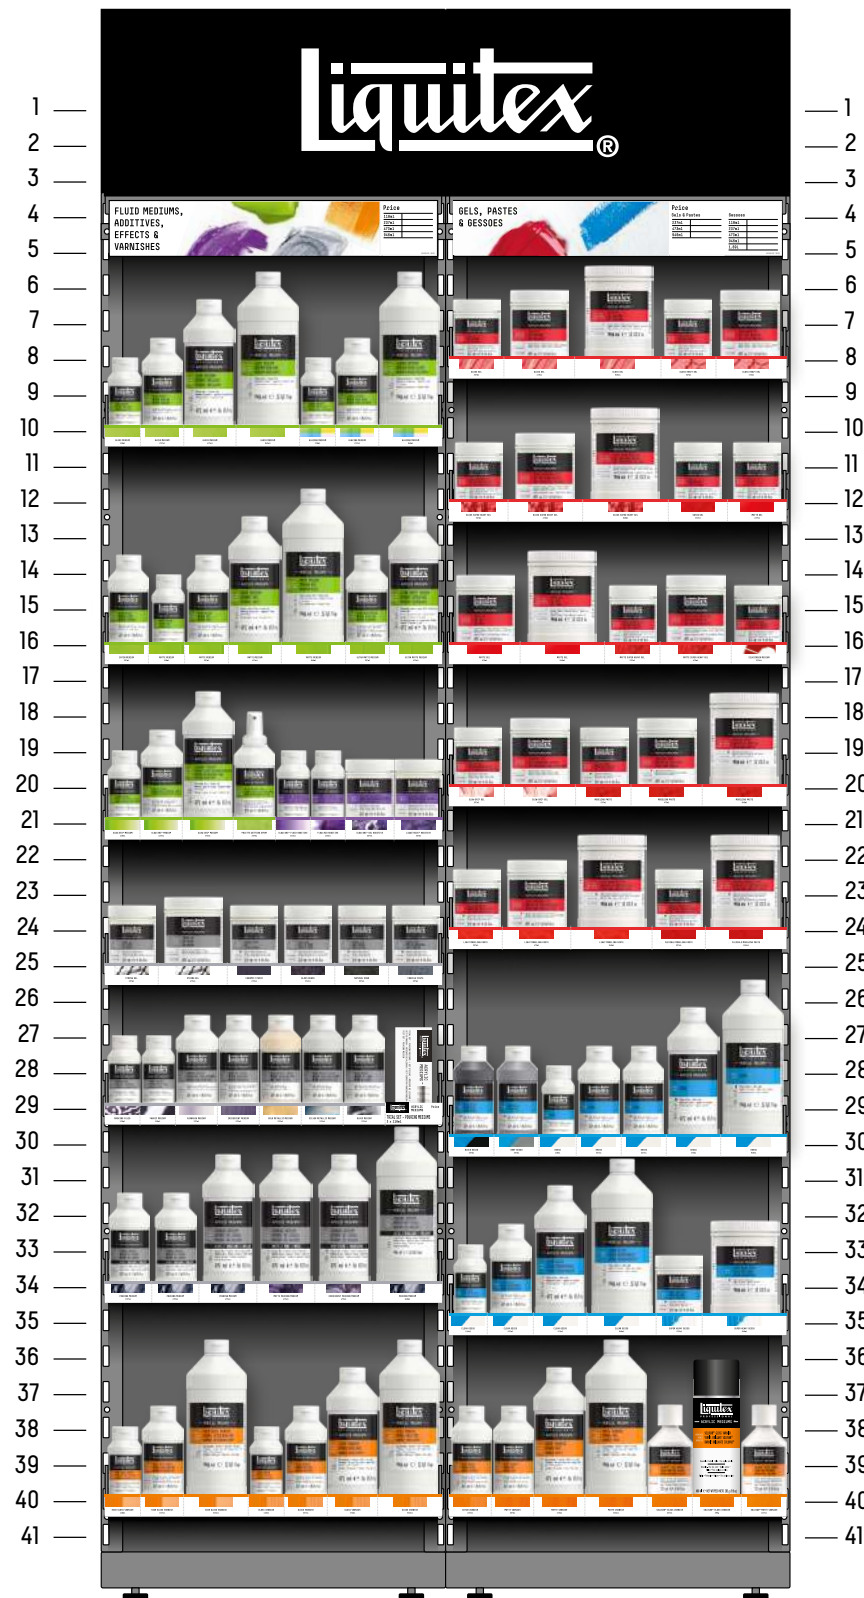

Key **F** Full range **R** Reduced range **NA** Not included

*Includes space for double facings

Planograms

ACRYLIC MARKER

RANGE	SKUS IN OVERALL RANGE	SKUS IN PLANOGRAM	
ACRYLIC MARKER 2MM	50 colors	F	Full range
ACRYLIC MARKER 15MM	50 colors	F	Full range
ACRYLIC MARKER SETS	9 SKUs	F	Full range

Key F Full range R Reduced range NA Not included

Planograms

SPRAY PAINT

RANGE	SKUS IN OVERALL RANGE	SKUS IN PLANOGRAM
SPRAY PAINT 400ML CANS	49 colors	F Full range

Key F Full range R Reduced range NA Not included

Planograms

ACRYLIC MEDIUMS

RANGE	SKUS IN OVERALL RANGE	SKUS IN PLANOGRAM	
ACRYLIC MEDIUMS - FLUID MEDIUMS	21 SKUs	R	18 SKUs
ACRYLIC MEDIUMS - ADDITIVES	4 SKUs	F	Full range
ACRYLIC MEDIUMS - EFFECTS	19 SKUs	R	19 SKUs*
ACRYLIC MEDIUMS - GELS & PASTES	36 SKUs	R	25 SKUs
ACRYLIC MEDIUMS - GESSOES	16 SKUs	R	12 SKUs*
ACRYLIC MEDIUMS - VARNISHES	25 SKUs	R	14 SKUs
ACRYLIC MEDIUMS SETS	6 SKUs	R	1 SKU

Key **F** Full range **R** Reduced range **NA** Not included

*Includes space for double facings

Planograms

6 BAY

RANGE	SKUS IN OVERALL RANGE		SKUS IN PLANOGRAM
HEAVY BODY ACRYLIC 59ML TUBES	116 colors	R	70 SKUs
HEAVY BODY ACRYLIC 138ML TUBES	36 colors	R	14 SKUs
HEAVY BODY ACRYLIC 473ML POTS	25 colors	R	10 SKUs
ACRYLIC INK 30ML BOTTLES	55 colors	R	24 SKUs
ACRYLIC GOUACHE 59ML BOTTLES	50 colors	R	30 SKUs
SOFT BODY ACRYLIC 59ML BOTTLES	99 colors	R	50 SKUs
ACRYLIC MARKER 2MM	50 colors	F	Full range
ACRYLIC MARKER 15MM	50 colors	F	Full range
SPRAY PAINT 400ML CANS	49 colors	R	14 SKUs
ACRYLIC MEDIUMS - FLUID MEDIUMS	21 SKUs	R	18 SKUs
ACRYLIC MEDIUMS - ADDITIVES	4 SKUs	F	Full range
ACRYLIC MEDIUMS - EFFECTS	19 SKUs	R	19 SKUs*
ACRYLIC MEDIUMS - GELS & PASTES	36 SKUs	R	25 SKUs
ACRYLIC MEDIUMS - GESSOES	16 SKUs	R	12 SKUs*
ACRYLIC MEDIUMS - VARNISHES	25 SKUs	R	14 SKUs
ACRYLIC MEDIUMS SETS	6 SKUs	R	1 SKU
BASICS ACRYLIC 118ML TUBES	72 colors	R	35 SKUs
BASICS ACRYLIC FLUID 118ML BOTTLES	48 colors	R	45 SKUs