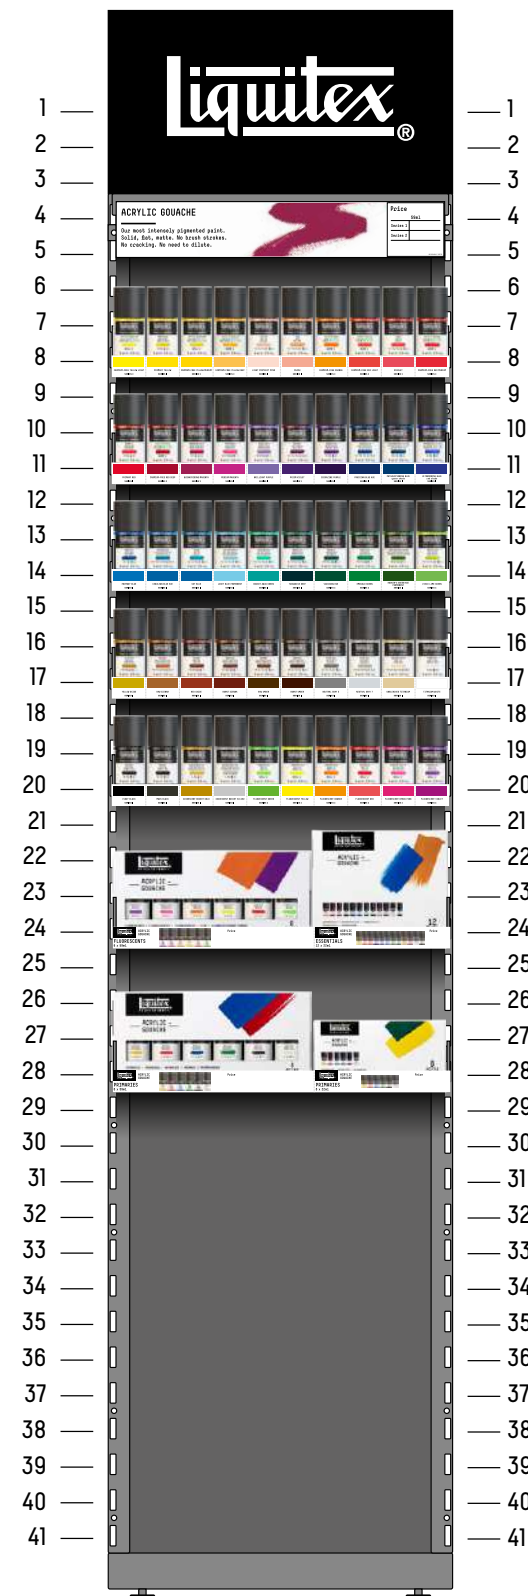

ROW Merchandising PLANOGRAMS

Planograms

HEAVY BODY ACRYLIC

RANGE	SKUS IN OVERALL RANGE	SKUS IN PLANOGRAM
HEAVY BODY ACRYLIC 59ML TUBES	116 colors	F Full range
HEAVY BODY ACRYLIC 138ML TUBES	36 colors	F Full range*
HEAVY BODY ACRYLIC 473ML POTS	25 colors	F Full range
HEAVY BODY ACRYLIC 946ML POTS	25 colors	F Full range*
HEAVY BODY ACRYLIC SETS	12 SKUs	F Full range

Key **F** Full range **R** Reduced range **NA** Not included

*Includes space for double facings

Planograms

SOFT BODY ACRYLIC

RANGE	SKUS IN OVERALL RANGE	SKUS IN PLANOGRAM	
SOFT BODY ACRYLIC 59ML BOTTLES	99 colors	F	Full range*
SOFT BODY ACRYLIC 237ML BOTTLES	25 colors	F	Full range*
SOFT BODY ACRYLIC 946ML BOTTLES	25 colors	F	Full range
SOFT BODY ACRYLIC 1L BOTTLES	2 colors	F	Full range
SOFT BODY ACRYLIC SETS	4 SKUs	F	Full range

Key **F** Full range **R** Reduced range **NA** Not included

*Includes space for double facings

Planograms

ACRYLIC GOUACHE

RANGE	SKUS IN OVERALL RANGE	SKUS IN PLANOGRAM	
ACRYLIC GOUACHE 59ML BOTTLES	50 colors	F	Full range
ACRYLIC GOUACHE SETS	4 SKUs	F	Full range