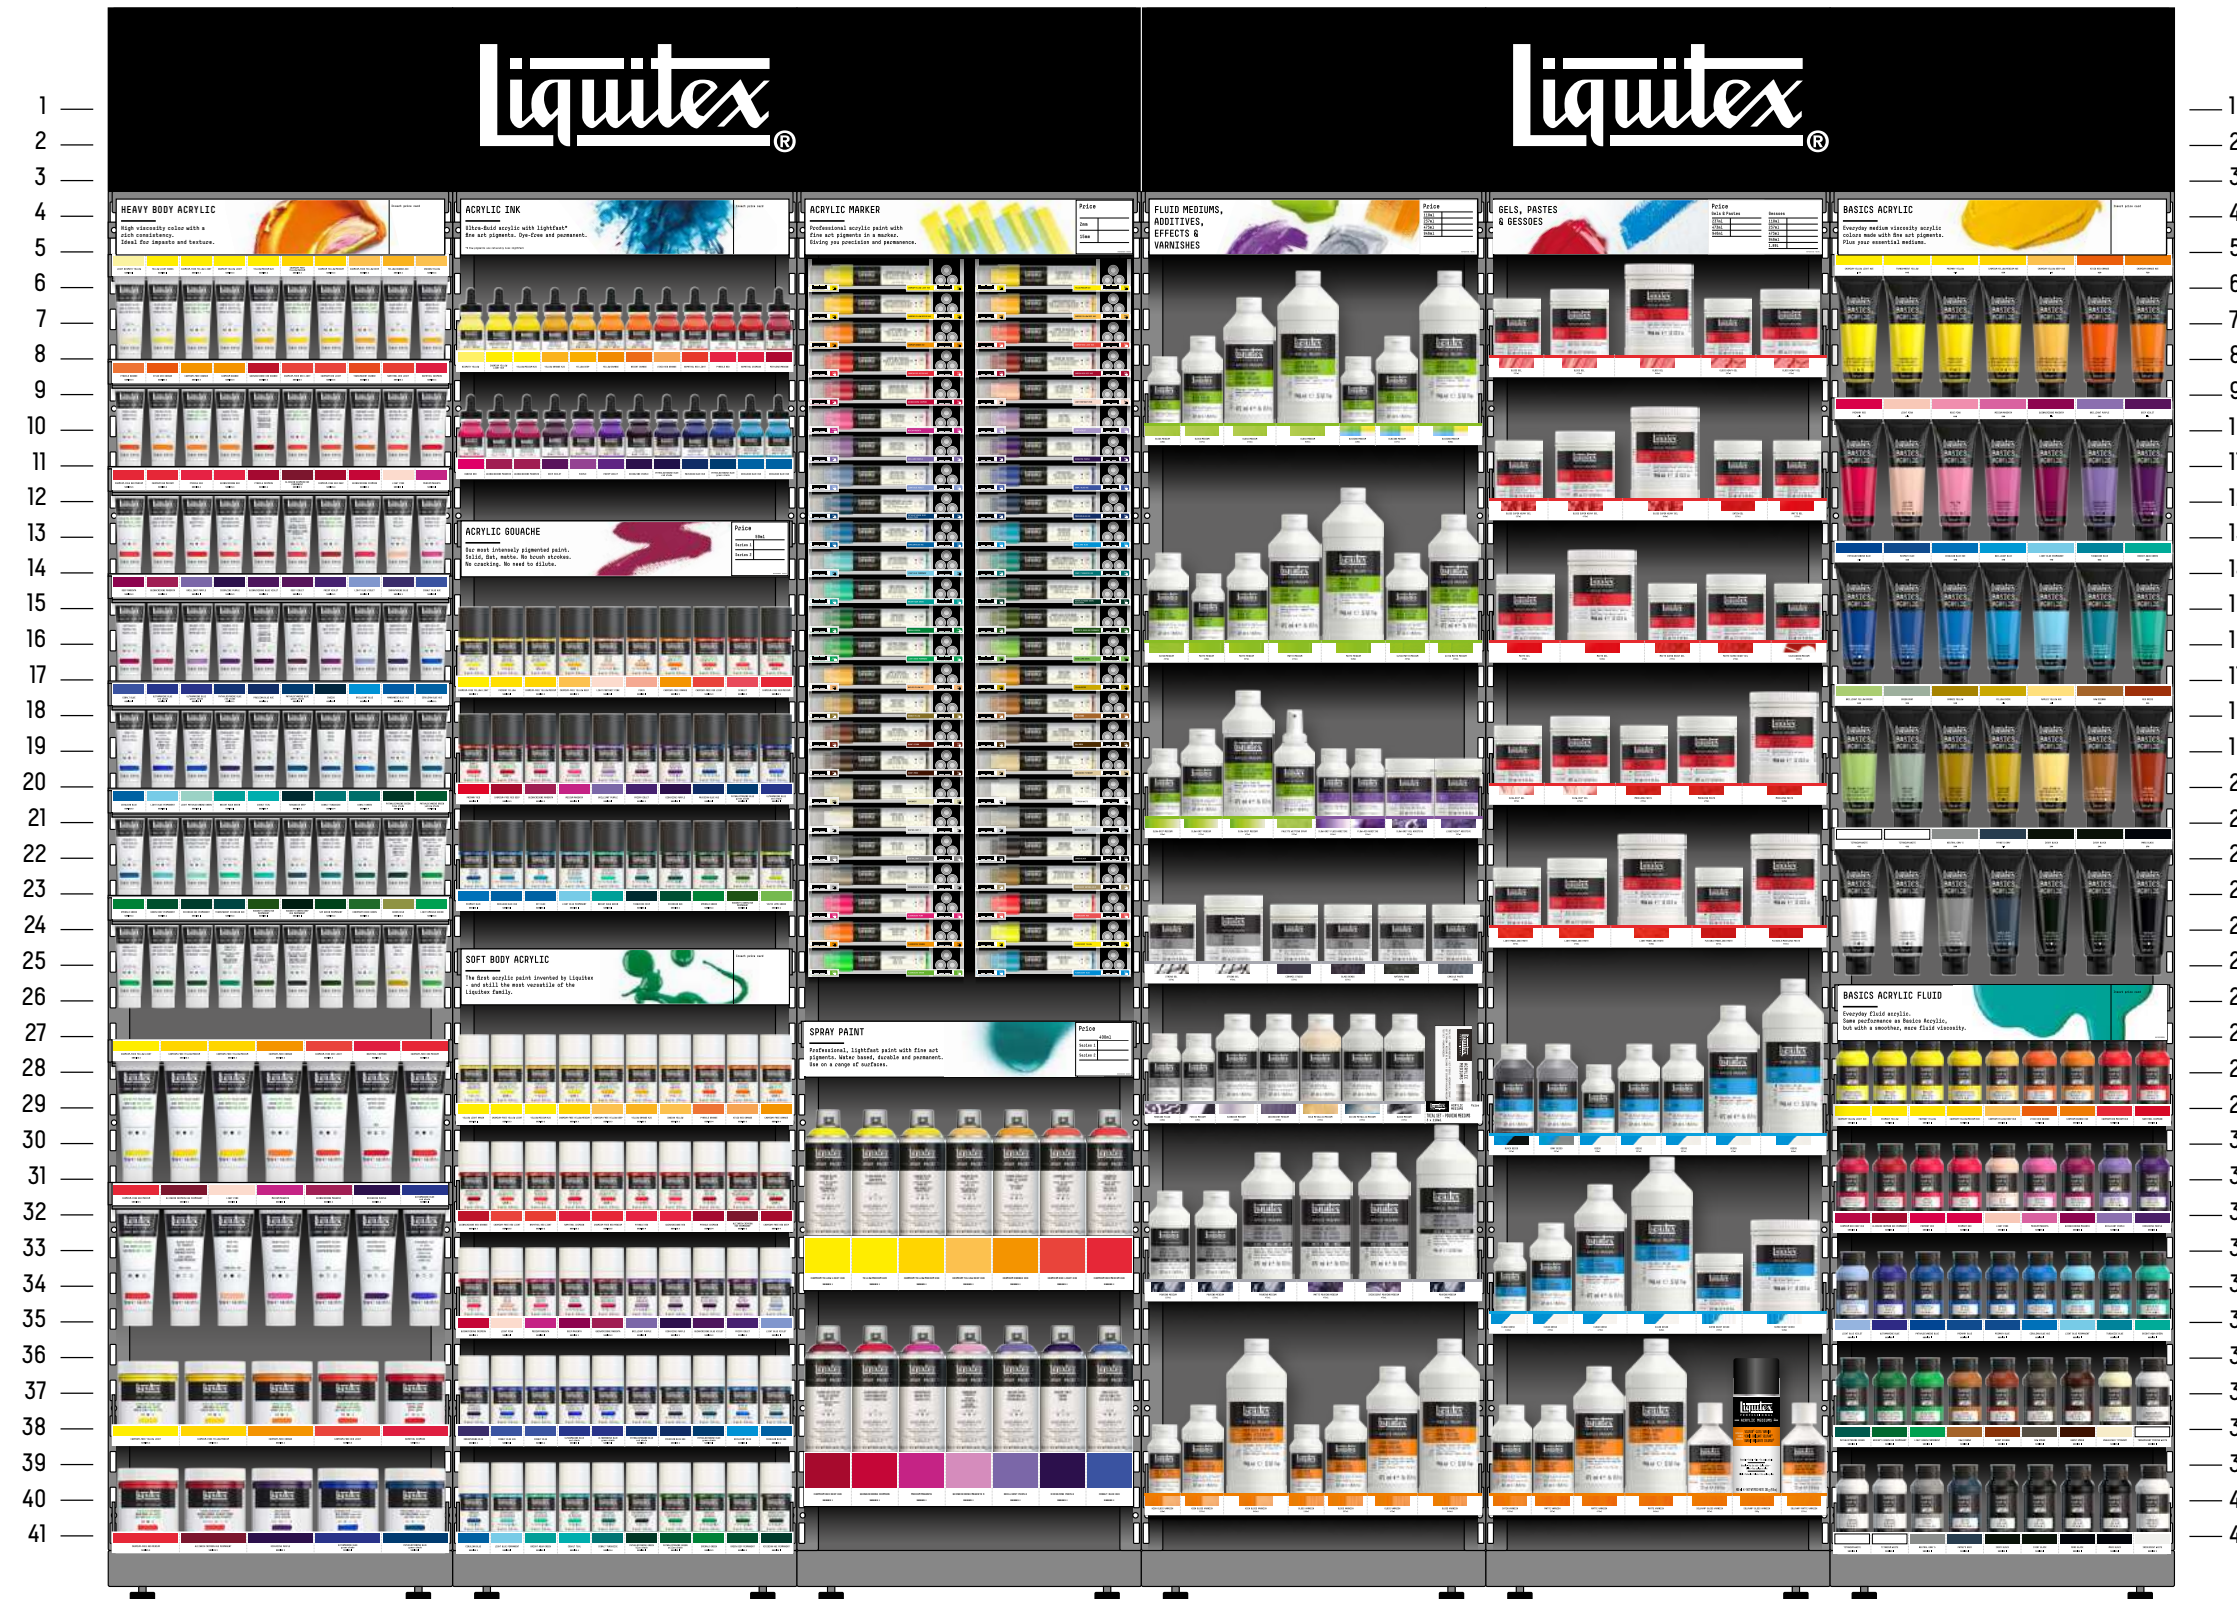

Key **F** Full range **R** Reduced range **NA** Not included

*Includes space for double facings

Planograms

BASICS ACRYLIC

RANGE	SKUS IN OVERALL RANGE	SKUS IN PLANOGRAM
BASICS ACRYLIC 22ML TUBES	72 colors	F Full range*
BASICS ACRYLIC 118ML TUBES	72 colors	F Full range*
BASICS ACRYLIC 250ML TUBES	36 colors	F Full range
BASICS ACRYLIC 400ML POTS	30 colors	F Full range
BASICS ACRYLIC 946ML POTS	22 colors	F Full range*
BASICS ACRYLIC SETS	14 SKUs	F Full range
BASICS ACRYLIC MEDIUMS 250ML TUBES	8 SKUs	F Full range
BASICS ACRYLIC MEDIUMS 250ML BOTTLES	4 SKUs	F Full range
BASICS ACRYLIC MEDIUMS SETS	14 SKUs	F Full range
BASICS SYNTHETIC ACRYLIC BRUSHES	40 SKUs	NA Not included

Key **F** Full range **R** Reduced range **NA** Not included

*Includes space for double facings

Planograms

6 BAY

RANGE	SKUS IN OVERALL RANGE		SKUS IN PLANOGRAM
HEAVY BODY ACRYLIC 59ML TUBES	116 colors	R	70 SKUs
HEAVY BODY ACRYLIC 138ML TUBES	36 colors	R	14 SKUs
HEAVY BODY ACRYLIC 473ML POTS	25 colors	R	10 SKUs
ACRYLIC INK 30ML BOTTLES	55 colors	R	24 SKUs
ACRYLIC GOUACHE 59ML BOTTLES	50 colors	R	30 SKUs
SOFT BODY ACRYLIC 59ML BOTTLES	99 colors	R	50 SKUs
ACRYLIC MARKER 2MM	50 colors	F	Full range
ACRYLIC MARKER 15MM	50 colors	F	Full range
SPRAY PAINT 400ML CANS	49 colors	R	14 SKUs
ACRYLIC MEDIUMS - FLUID MEDIUMS	21 SKUs	R	18 SKUs
ACRYLIC MEDIUMS - ADDITIVES	4 SKUs	F	Full range
ACRYLIC MEDIUMS - EFFECTS	19 SKUs	R	19 SKUs*
ACRYLIC MEDIUMS - GELS & PASTES	36 SKUs	R	25 SKUs
ACRYLIC MEDIUMS - GESSOES	16 SKUs	R	12 SKUs*
ACRYLIC MEDIUMS - VARNISHES	25 SKUs	R	14 SKUs
ACRYLIC MEDIUMS SETS	6 SKUs	R	1 SKU
BASICS ACRYLIC 118ML TUBES	72 colors	R	35 SKUs
BASICS ACRYLIC FLUID 118ML BOTTLES	48 colors	R	45 SKUs