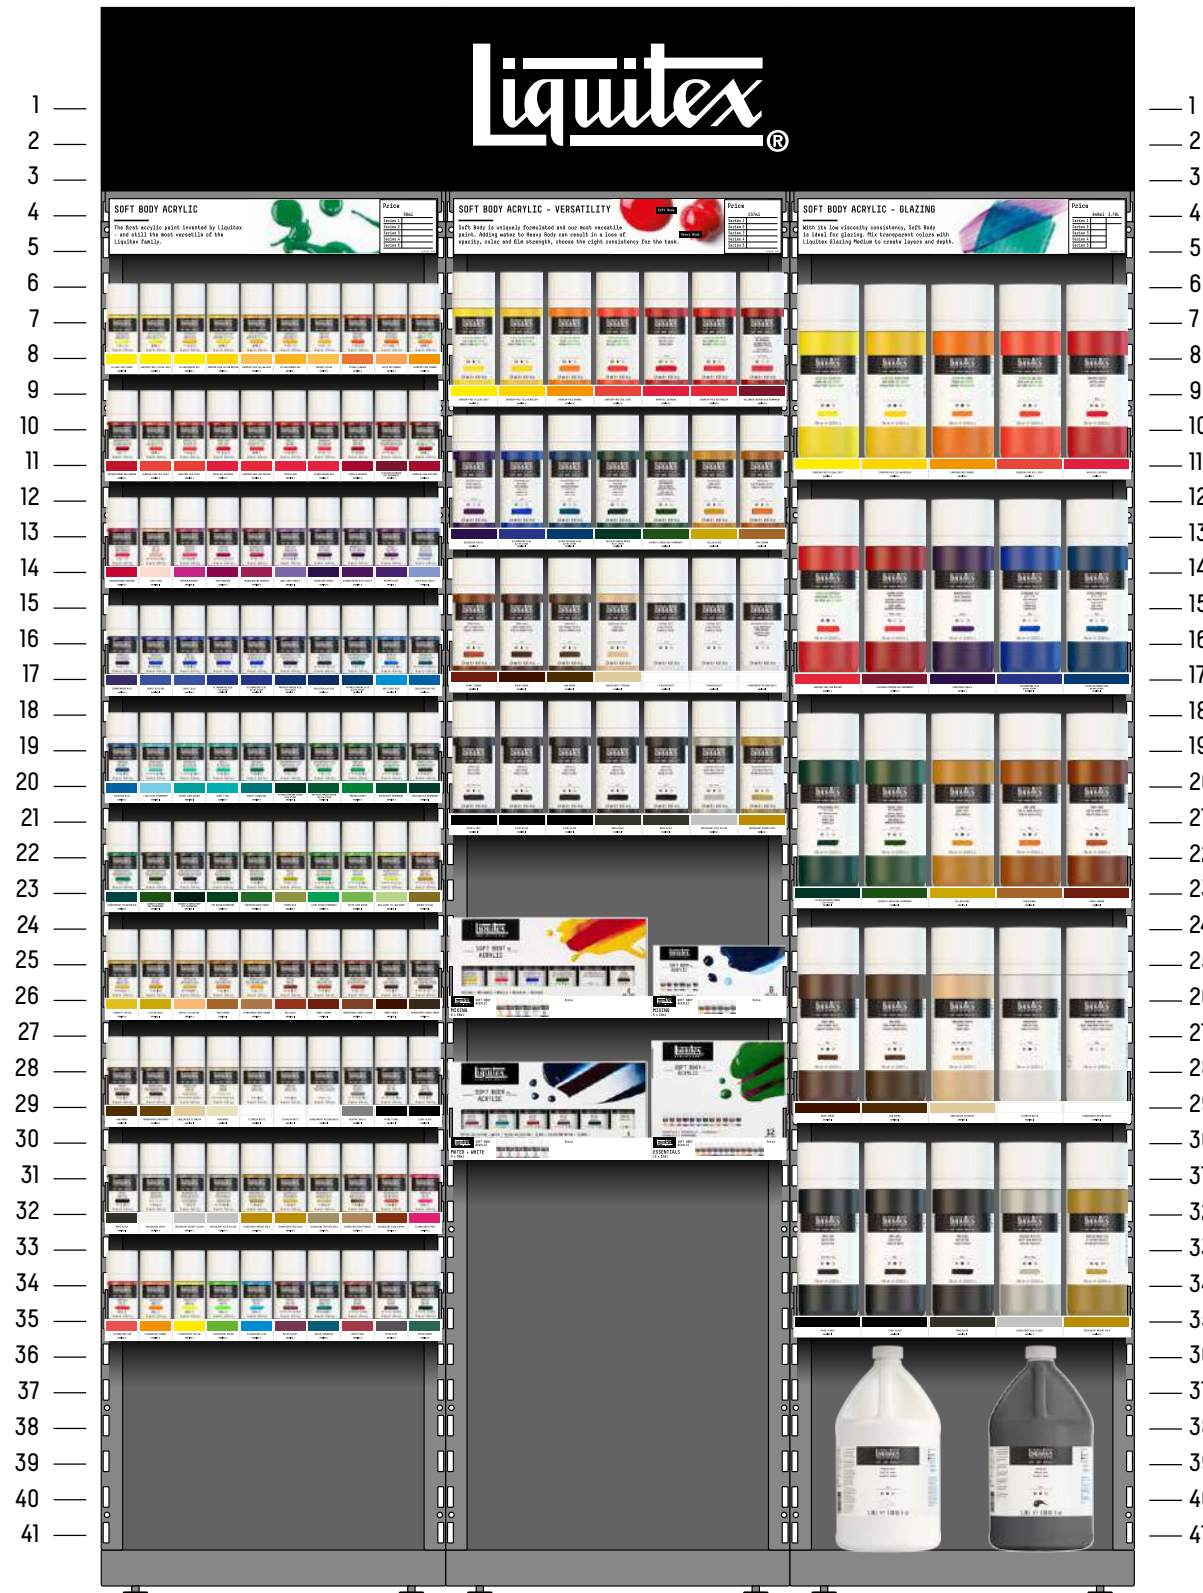

Planograms

SOFT BODY ACRYLIC

RANGE	SKUS IN OVERALL RANGE	SKUS IN PLANOGRAM	
SOFT BODY ACRYLIC 59ML BOTTLES	99 colors	F	Full range*
SOFT BODY ACRYLIC 237ML BOTTLES	25 colors	F	Full range*
SOFT BODY ACRYLIC 946ML BOTTLES	25 colors	F	Full range
SOFT BODY ACRYLIC 1L BOTTLES	2 colors	F	Full range
SOFT BODY ACRYLIC SETS	4 SKUs	F	Full range

Key **F** Full range **R** Reduced range **NA** Not included

*Includes space for double facings