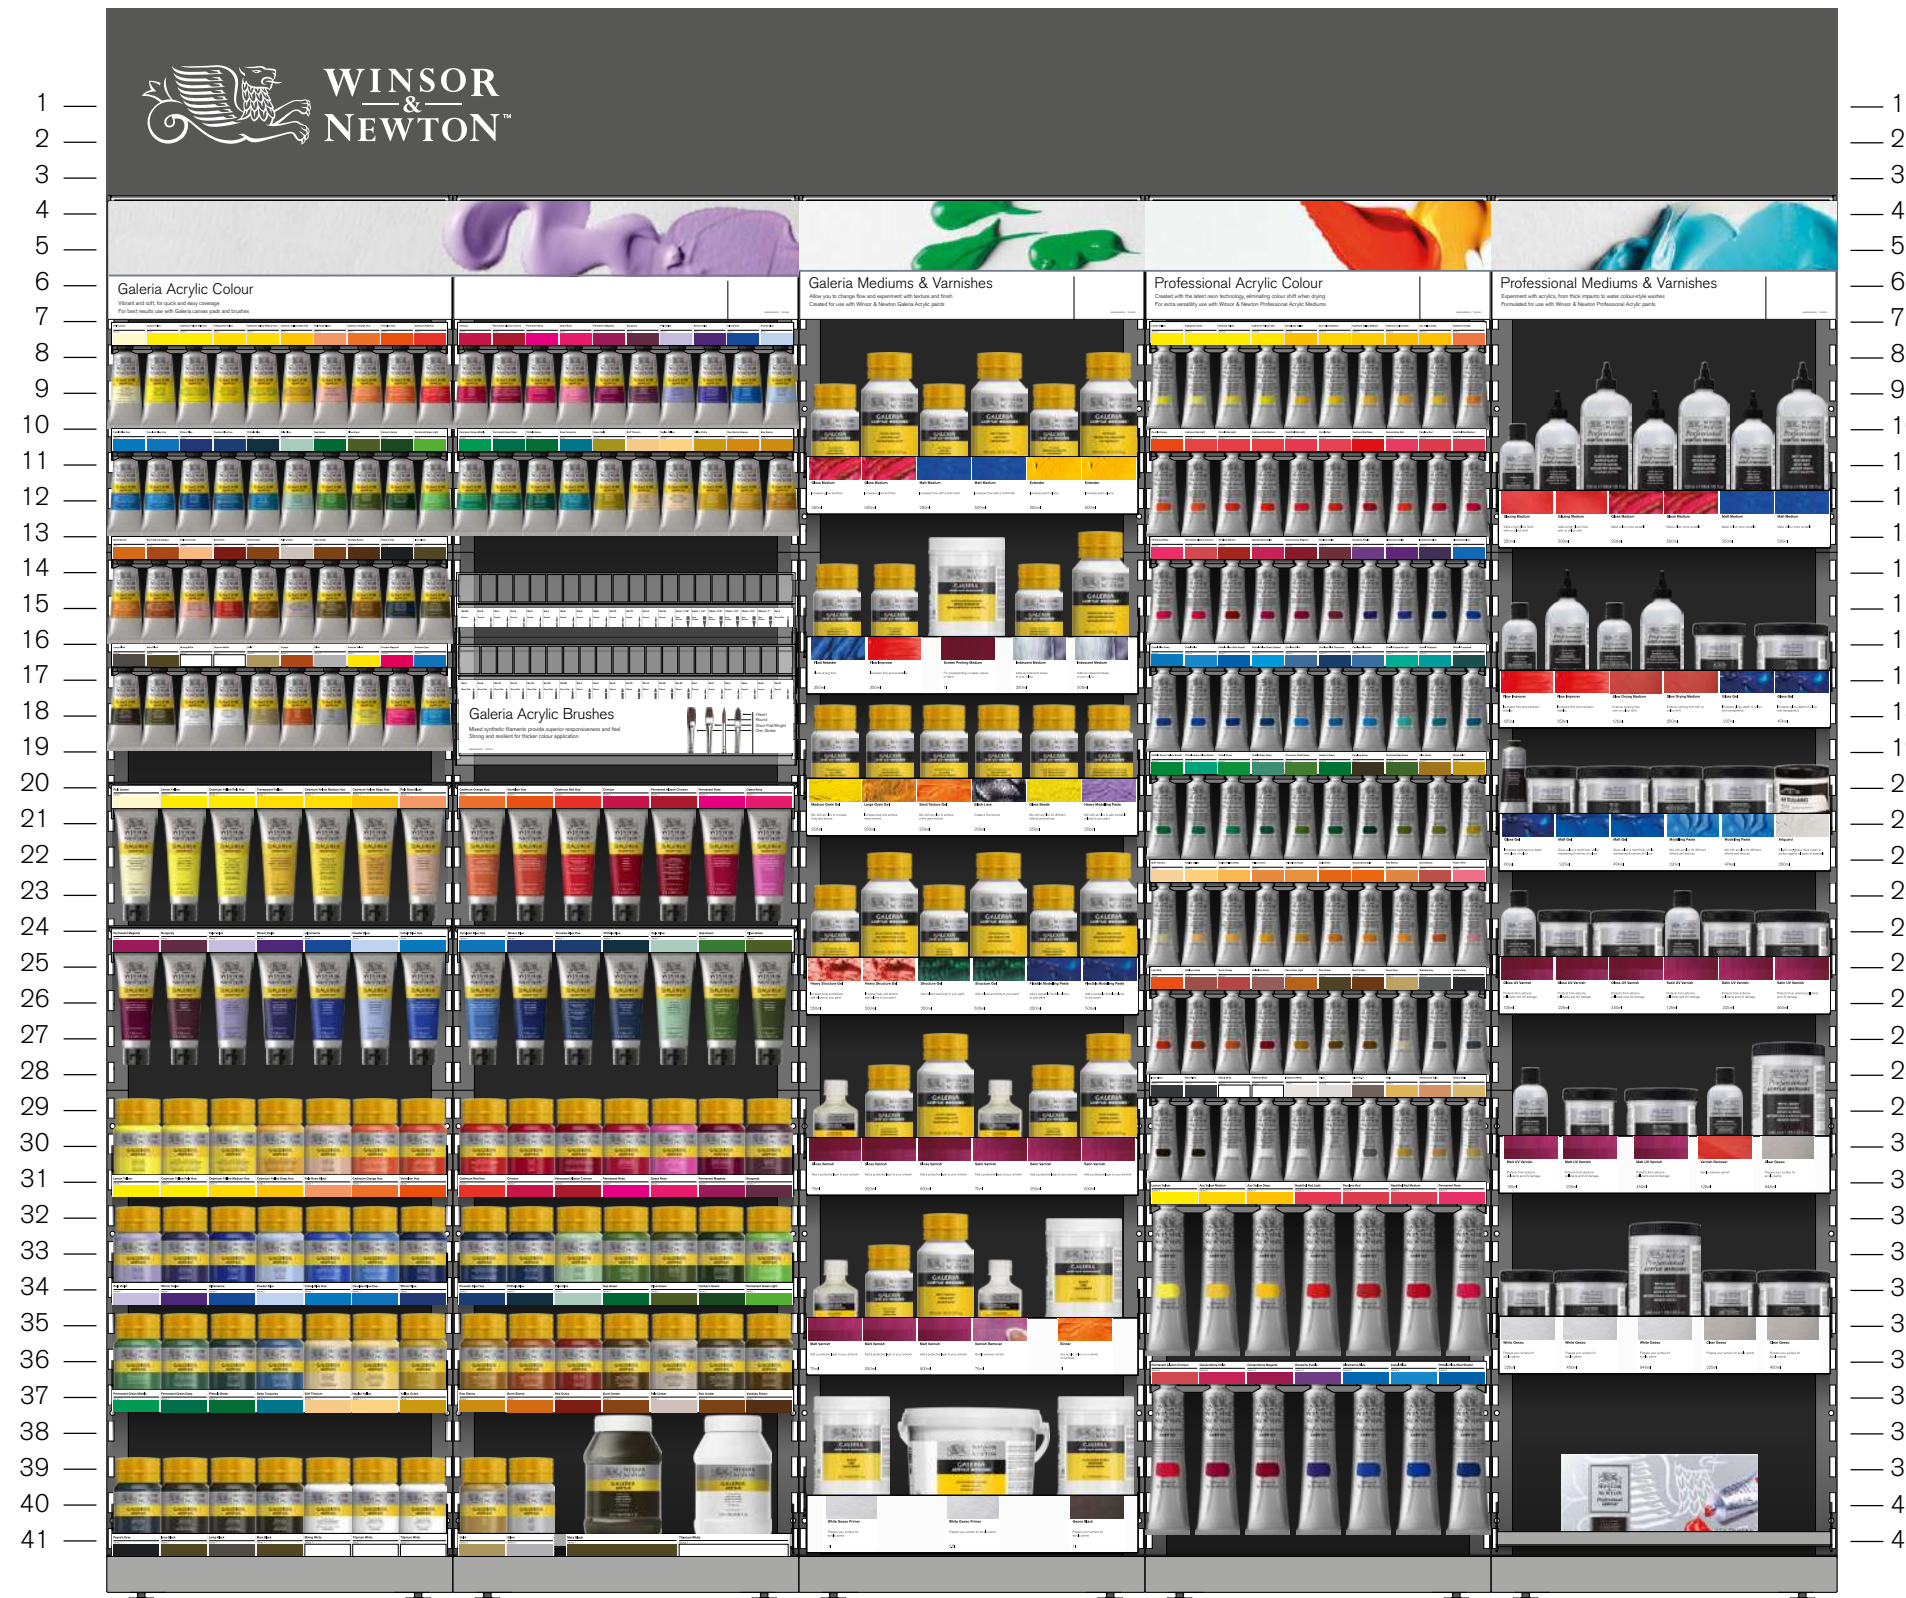

Acrylic Merchandising **Planogram**

Planogram

5 Bay

Galeria Acrylic Colour Range		SKUs in overall range	SKUs in overall planogram	
Galeria Acrylic Colour 60ml Tubes	60 colours	F	Full range	
Galeria Acrylic Colour 120ml Tubes	60 colours	R	28 SKUs	
Galeria Acrylic Colour 250ml Pots	53 colours	R	51 SKUs	
Galeria Acrylic Colour 500ml Pots	60 colours	NA	Not included	
Galeria Acrylic Colour 1L Pots	2 colours	F	Full range	
Galeria Acrylic Colour Sets	6 SKUs	NA	Not included	
Galeria Acrylic Mediums Range				
Galeria Acrylic Mediums 75ml Bottles	4 SKUs	F	Full range	
Galeria Acrylic Mediums 250ml Pots	18 SKUs	F	Full range	
Galeria Acrylic Mediums 500ml Pots	10 SKUs	F	Full range	
Galeria Acrylic Mediums 1L Pots	4 SKUs	F	Full range	
Galeria Acrylic Mediums 2.5L Tubs	1 SKU	F	Full range	
Galeria Brushes				
Galeria Brushes	42 SKUs	R	40 SKUs	
Galeria Brush Sets	4 SKUs	NA	Not included	
Professional Acrylic Colour Range				
Professional Acrylic Colour 60ml Tubes	80 colours	F	Full range	
Professional Acrylic Colour 200ml Tubes	35 colours	R	14 SKUs	
Professional Acrylic Colour 237ml Pots	4 colours	NA	Not included	
Professional Acrylic Colour Sets	1 SKU	F	Full range	
Professional Acrylic Mediums Range				
Professional Acrylic Colour 60ml Tubes	1 SKU	F	Full range	
Professional Acrylic Colour 125ml Bottles	7 SKUs	F	Full range	
Professional Acrylic Colour 225ml / 237ml Pots	9 SKUs	F	Full range	
Professional Acrylic Colour 250ml Bottles	5 SKUs	F	Full range	
Professional Acrylic Colour 450ml / 474ml Pots	8 SKUs	F	Full range	
Professional Acrylic Colour 500ml Bottles	3 SKUs	F	Full range	
Professional Acrylic Colour 946ml Pots	2 SKUs	F	Full range	

Key **F** Full range **R** Reduced range **NA** Not included