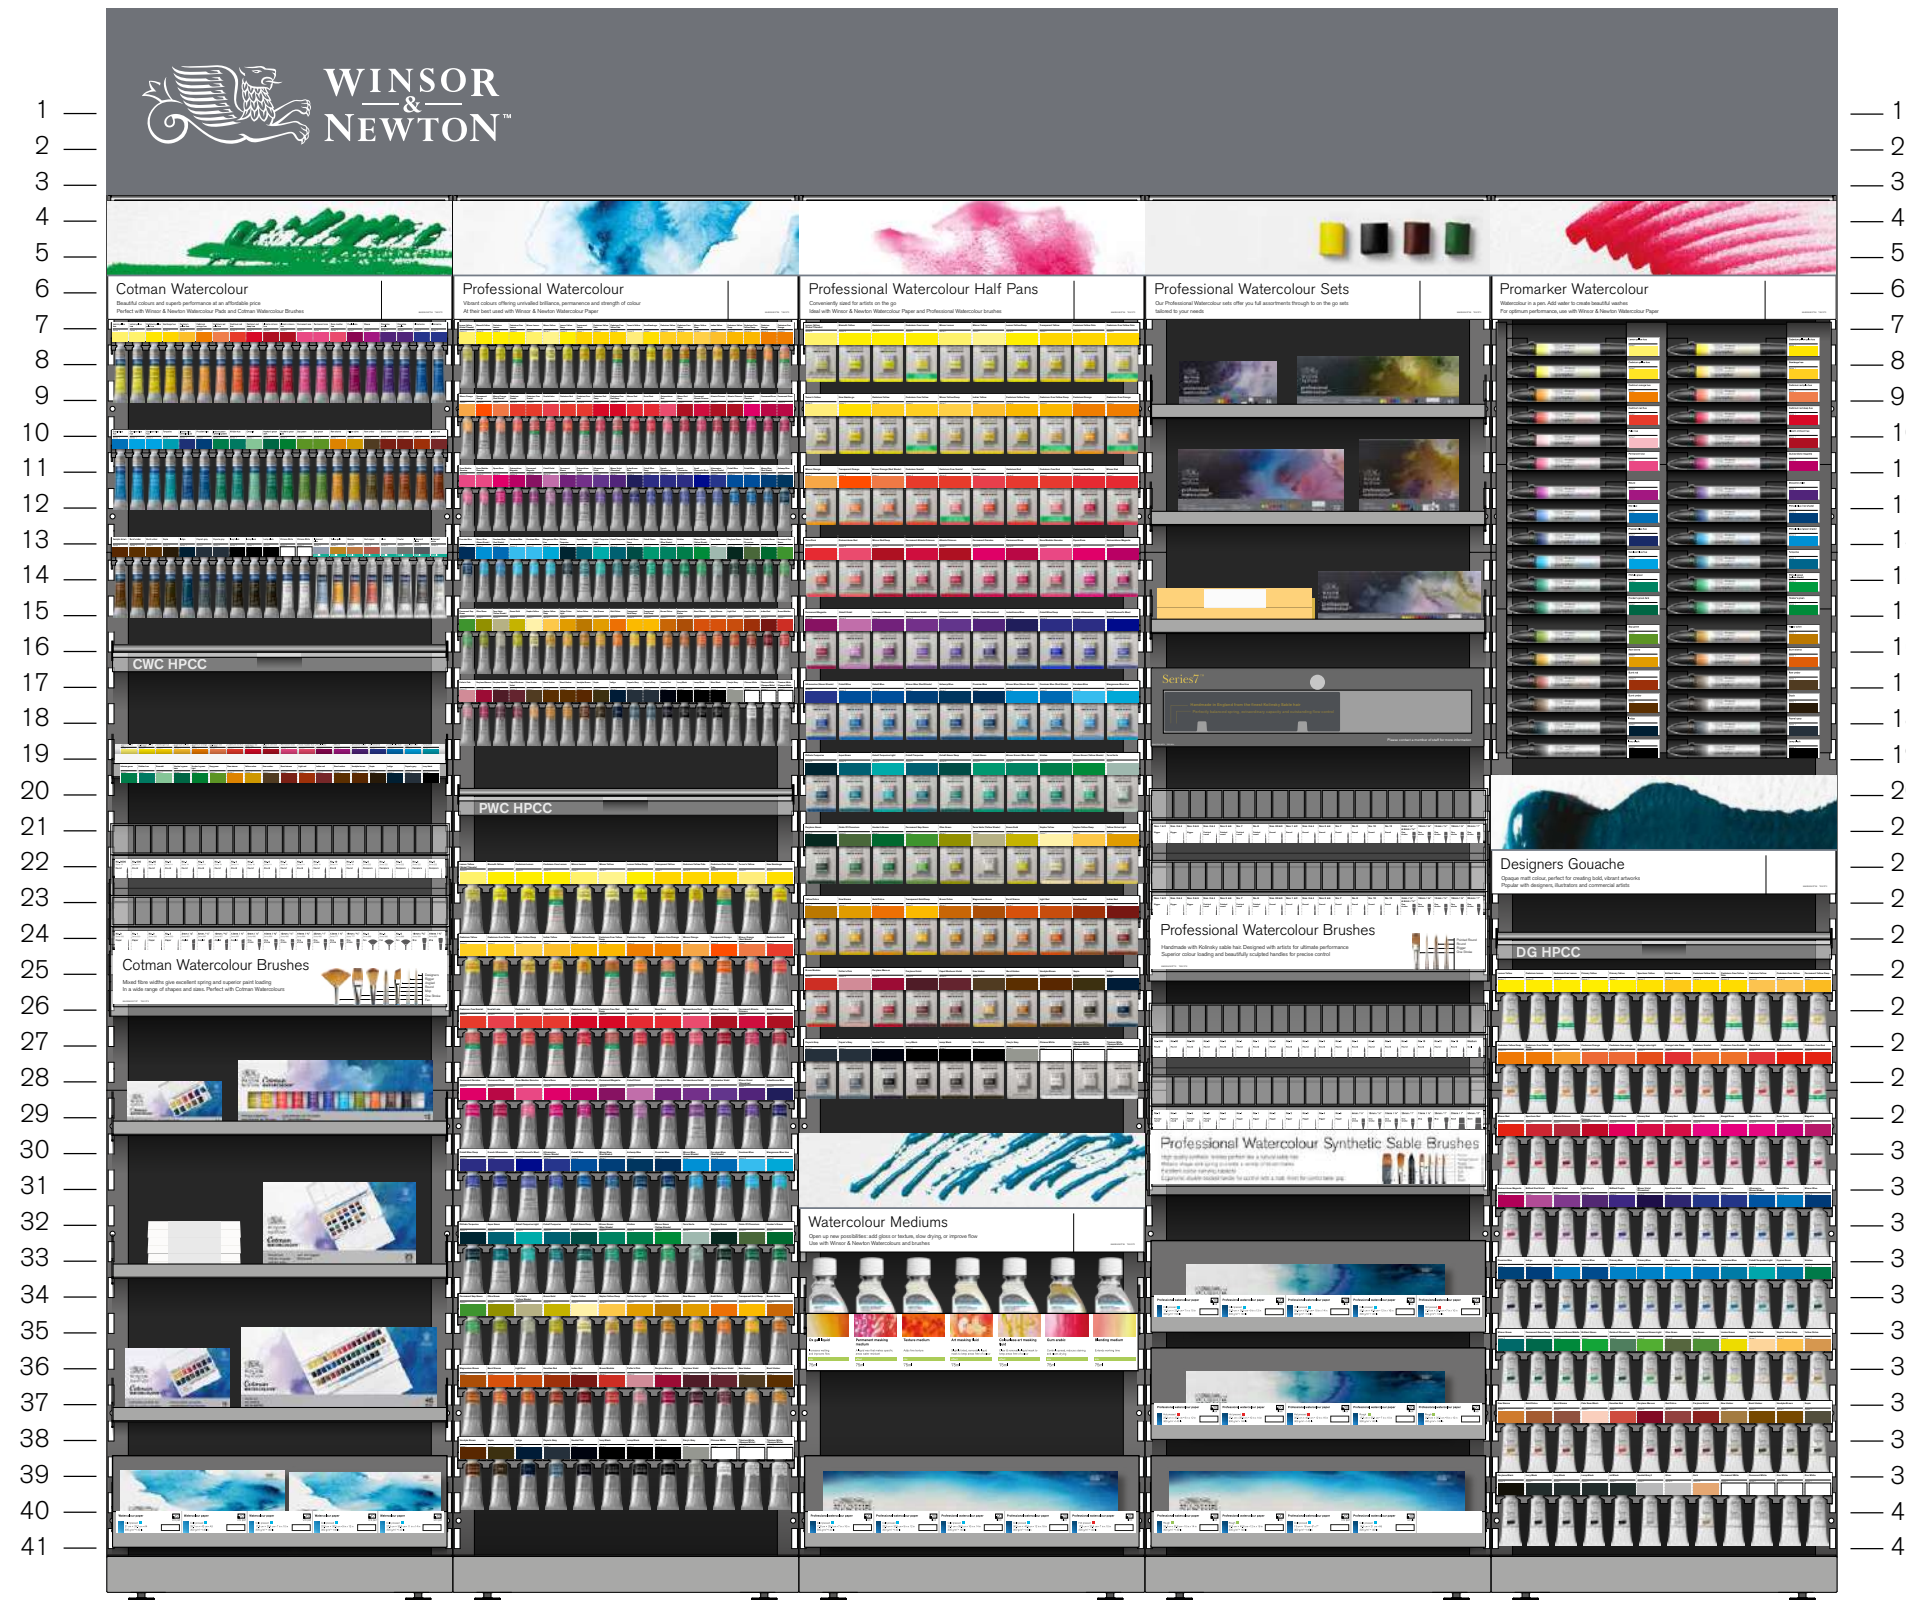

Watercolour Merchandising **Planogram**

Planogram

5 Bay

Professional Watercolour Range	SKUs in overall range	SKUs in overall planogram	
Professional Watercolour 5ml Tubes	109 colours	F	Full range*
Professional Watercolour 14ml Tubes	109 colours	F	Full range*
Professional Watercolour Brushes	32 SKUs	F	40 SKUs*
Professional Watercolour Synthetic Brushes	31 SKUs	F	40 SKUs*
Series 7 Loose Brushes	22 SKUs	NA	Not included
Series 7 Hero Unit	22 SKUs	R	4 SKUs
Professional Watercolour Paper	18 SKUs	R	4 SKUs
Professional Watercolour Half Pans	108 colours	F	Full range*
Professional Watercolour Sticks	48 colours	NA	Not included
Designers Gouache 14ml Tubes	89 colours	F	Full range*
Professional Watercolour Mediums	12 SKUs	R	7 SKUs
Professional Watercolour Sets	8 SKUs	R	3 shelves of sets
Cotman Watercolour Range			
Cotman Watercolour 8ml Tubes	48 colours	F	Full range
Cotman Watercolour 21ml Tubes	48 colours	NA	Not included
Cotman Watercolour Half Pans	48 colours	R	36 SKUs
Promarker Watercolour	36 colours	F	Full range
Watercolour Paper	18 SKUs	R	2 SKUs
Cotman Watercolour Brushes	64 SKUs	R	40 SKUs
Cotman Watercolour Sets	22 SKUs	R	3 shelves of sets
Communication			
Highlight area	NA	NA	Not included