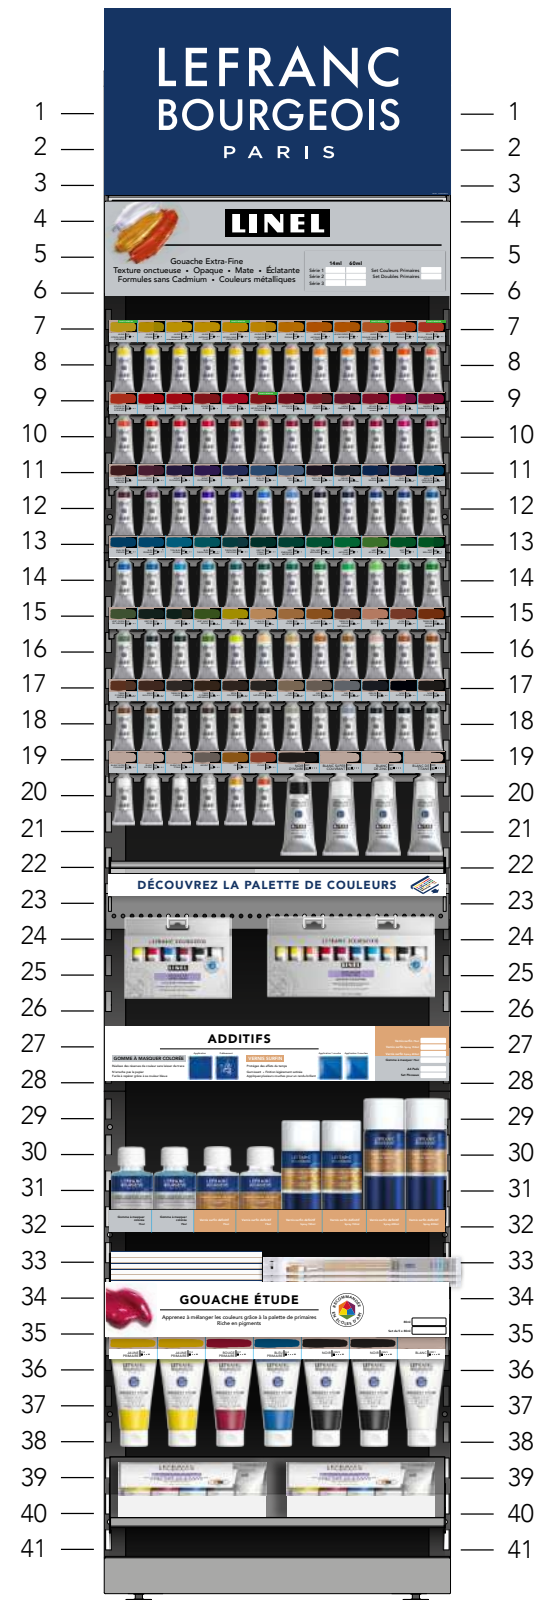

Planograms

GOUACHE 1 BAY

Line	Product Name	SKUs in overall range	SKUs in overall planogram
Line			
1	Line Extra-Fine Gouache	78 colours	F Full range
2	Line Extra-Fine Gouache 14ml Tubes	78 colours	F Full range
3	Line Extra-Fine Gouache 60ml Tubes	4 colours	F Full range
4	Line Extra-Fine Gouache Sets	2 SKUs	F Full range
Extra-Fine Gouache			
5	Extra-Fine Gouache Brush Sets	1 SKU	F Full range
6	Extra-Fine Gouache Paper Pads	1 SKU	F Full range
Studio Gouache			
7	Studio Gouache 80ml Tubes	5 colours	F Full range*
8	Studio Gouache Sets	1 SKU	F Full range*
Gouache Additives			
9	75ml Bottles	2 SKUs	F Full range*
10	150ml Spray	2 SKUs	F Full range*
11	400ml Spray	2 SKUs	F Full range*

KEY F Full range R Reduced range NA Not included

*Includes space for double facings