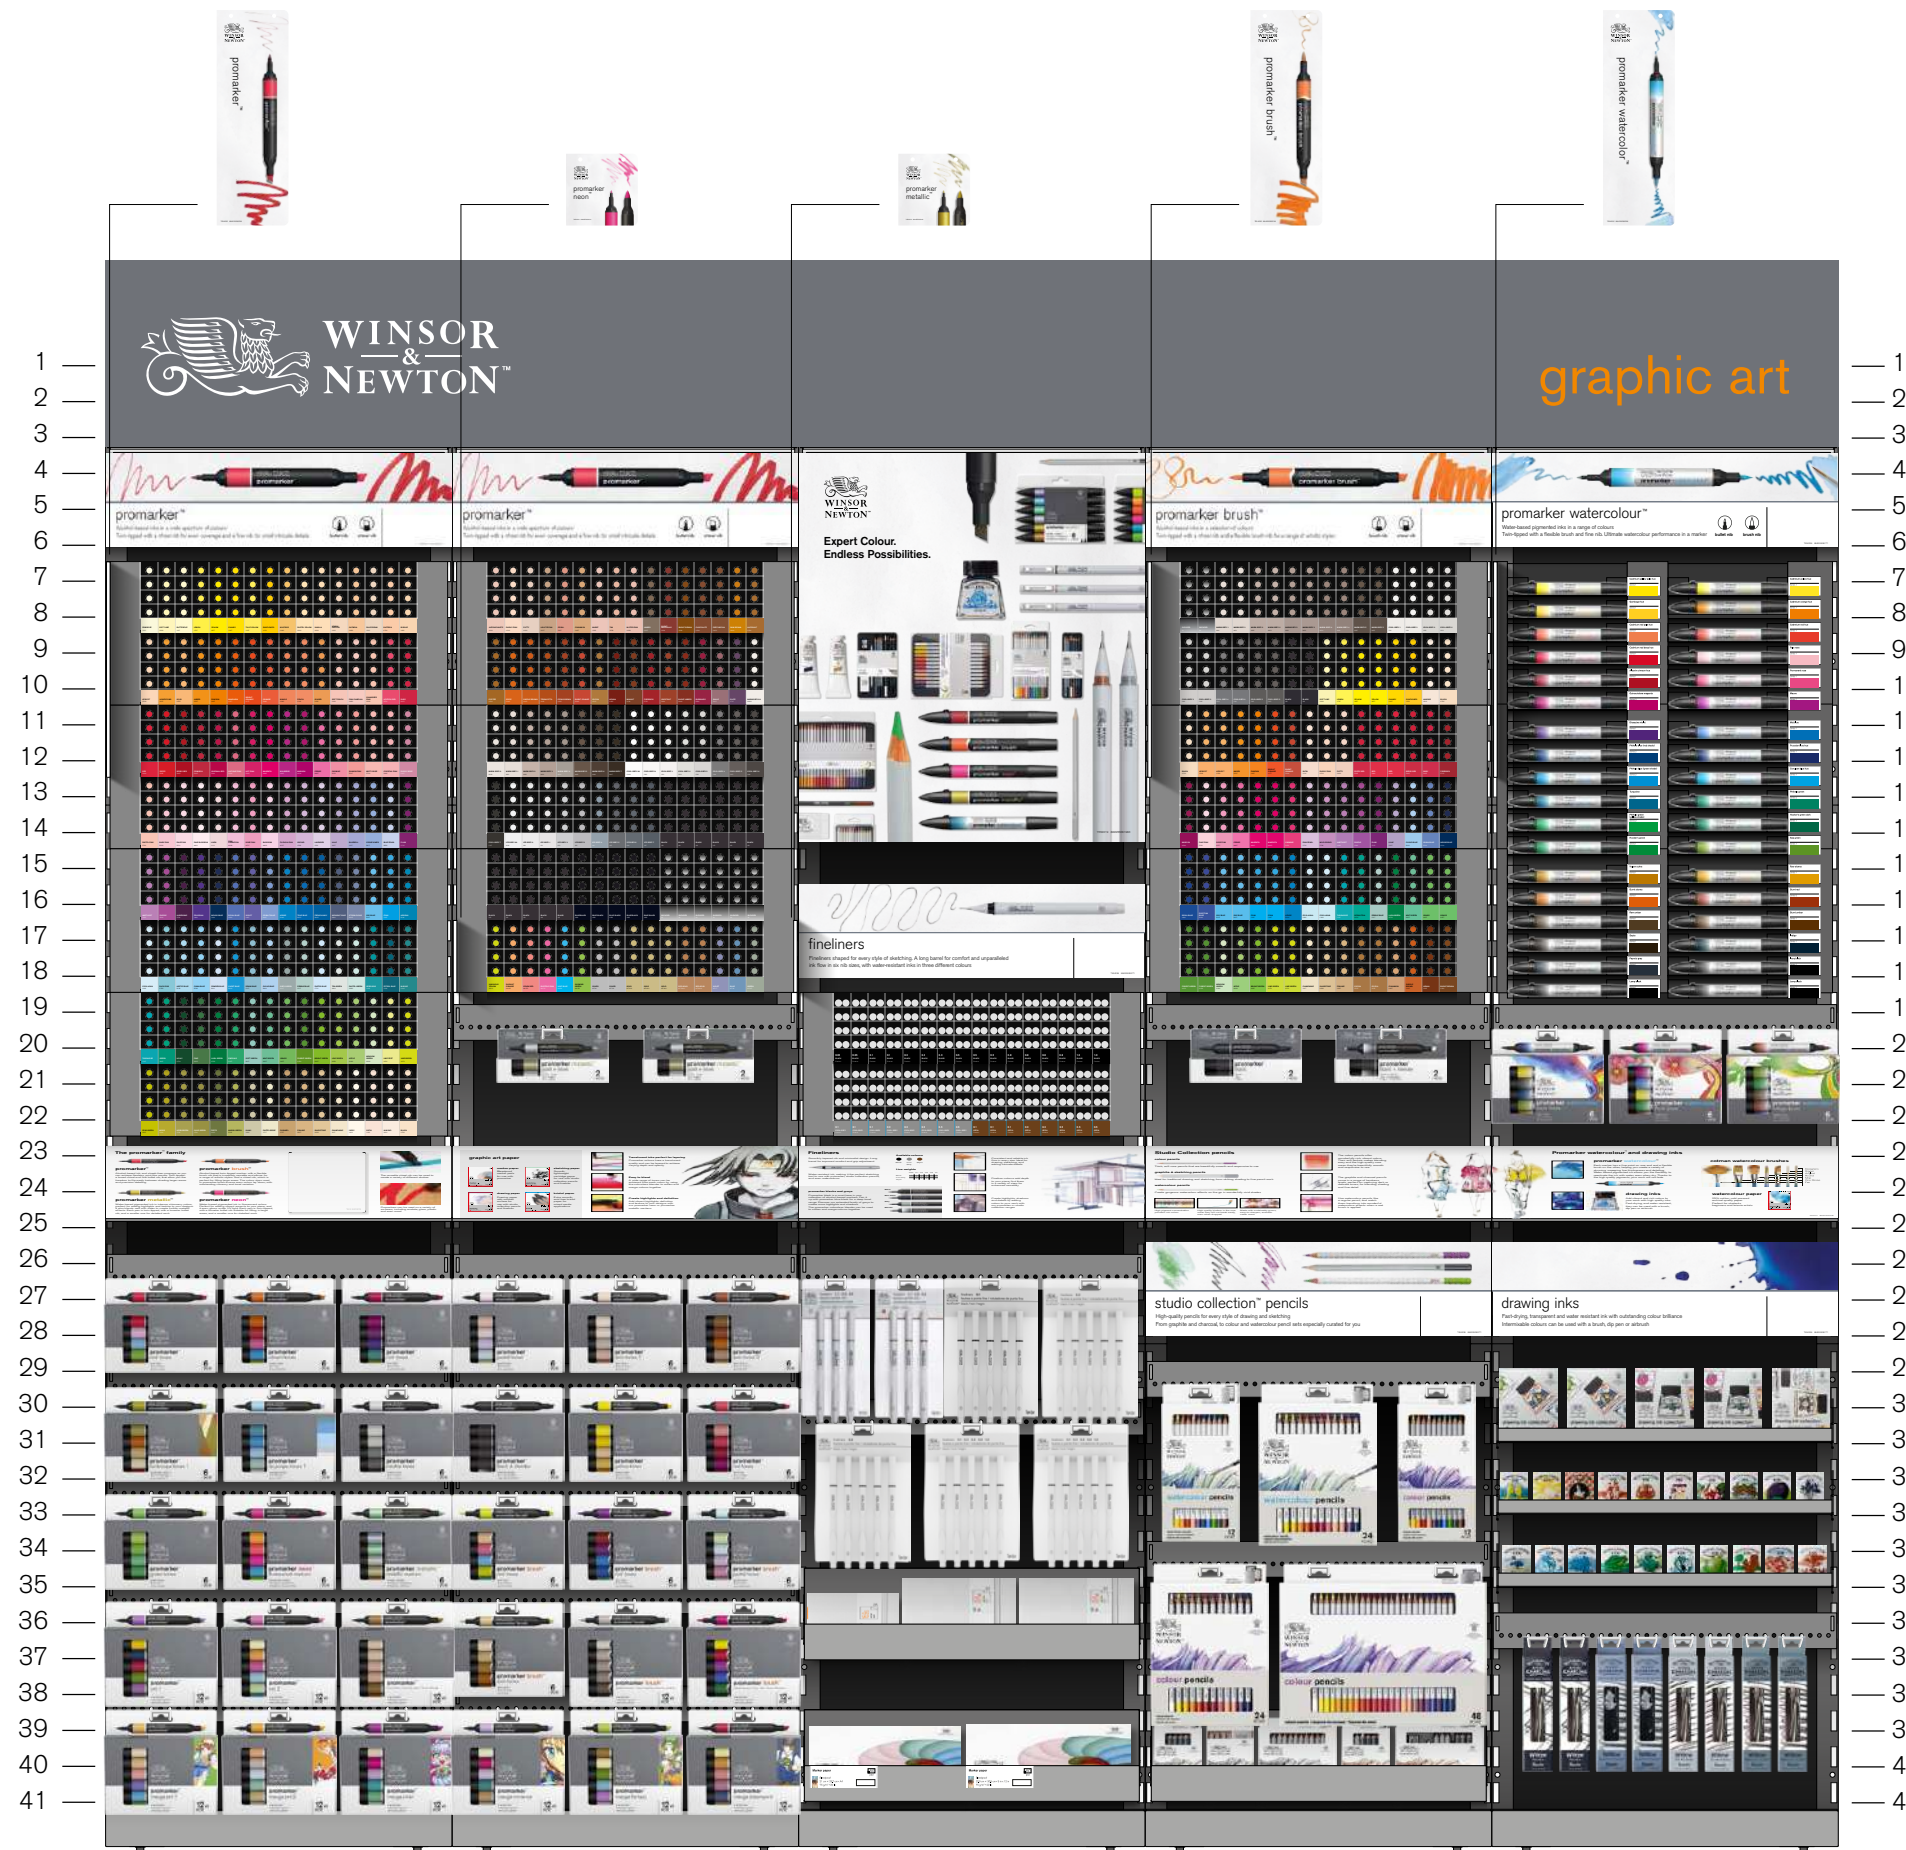

EU Inline Planograms

5 Bay

Promarker Range		SKUs in overall range	SKUs in overall planogram	
Promarker		189 colours	F	Full range*
Promarker Sets		32 SKUs	R	24 SKUs
Promarker Neon Range				
Promarker Neon		6 colours	F	Full range
Promarker Neon Sets		1 SKU	F	Full range
Promarker Metallic Range				
Promarker Metallic		6 colours	F	Full range*
Promarker Metallic Sets		3 SKUs	R	2 SKUs*
Promarker Brush Range				
Promarker Brush		72 colours	F	Full range*
Promarker Brush Sets		8 SKUs	R	6 SKUs
Promarker Watercolour Range				
Promarker Watercolour		35 colours	F	Full range
Promarker Watercolour Sets		7 SKUs	R	3 SKUs
Fineliner Range				
Fineliners		12 SKUs	F	Full range*
Fineliner Sets		6 SKUs	F	Full range*
Studio Collection Range				
Graphite and Charcoal Pencil Sets		8 SKUs	R	5 SKUs
Colour Pencil Sets		3 SKUs	F	Full range
Watercolour Pencil Sets		3 SKUs	R	2 SKUs
Drawing Inks Range				
Drawing Ink 30ml Bottles		26 colours	R	20 SKUs
Drawing Ink Sets		5 SKUs	R	3 SKUs*
Charcoal Range				
Charcoal Sets		8 SKUs	F	Full range
Paper				
Bleedproof Marker Paper 75gsm		2 SKUs	F	Full range
Bleedproof Marker Paper 160gsm		2 SKUs	NA	Not included
Sketchpad 16:9		3 SKUs	R	2 SKUs*

Key F Full range R Reduced range NA Not included

*Includes space for double facings