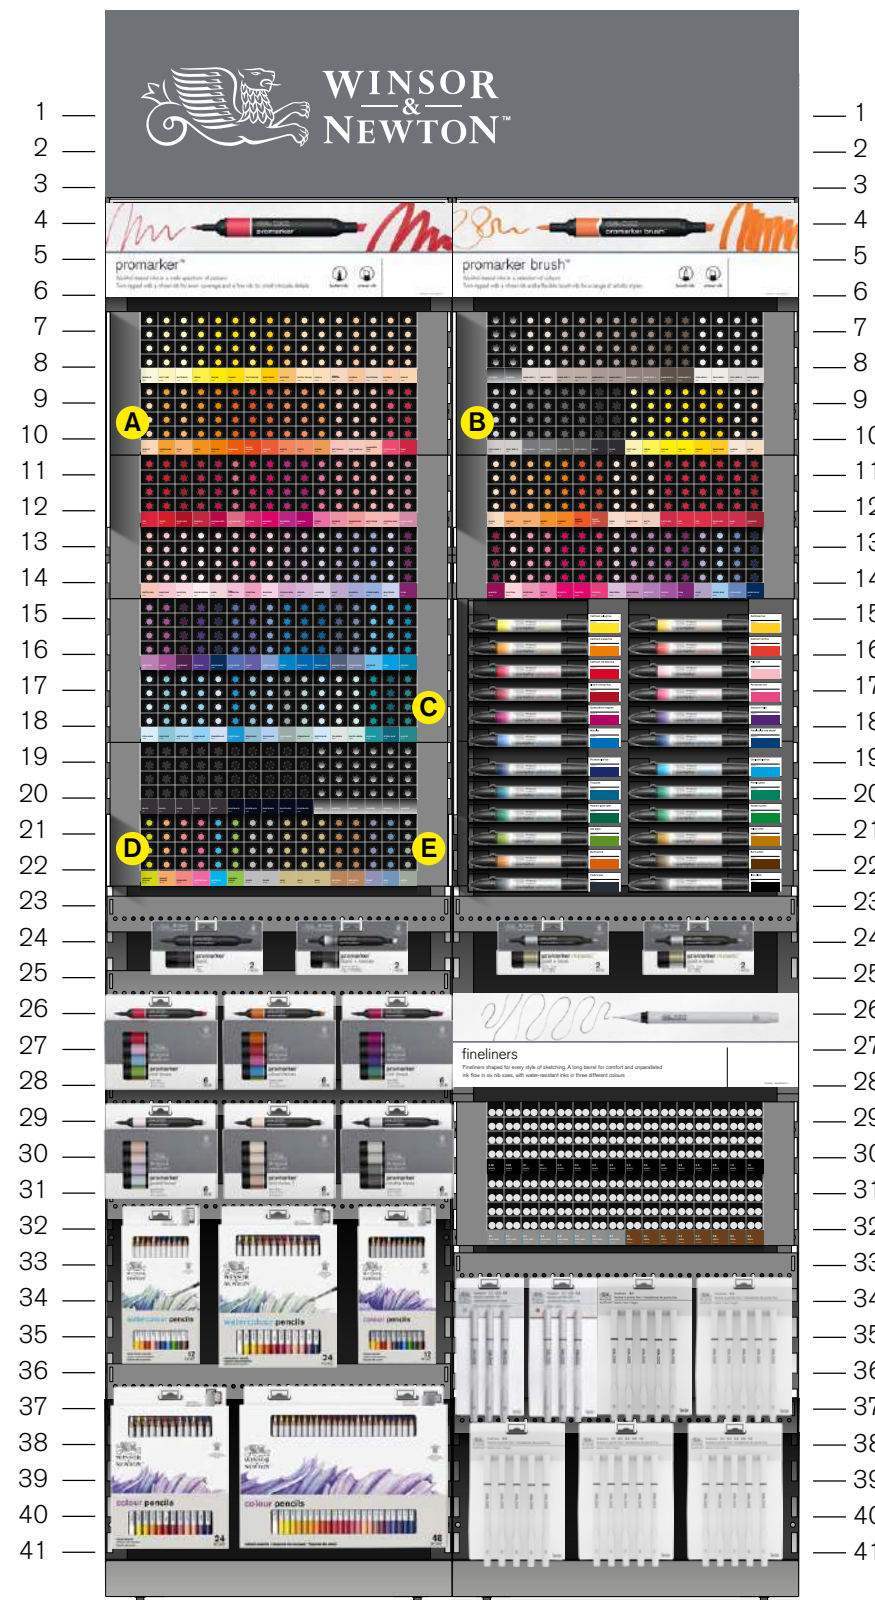

EU Inline
Planograms

EU Inline Planograms

2 Bay

Promarker Range		SKUs in overall range	SKUs in overall planogram	
Promarker		189 colours	R	112 colours
Promarker Sets		32 SKUs	R	6 SKUs
Promarker Neon Range				
Promarker Neon		6 colours	F	Full range
Promarker Neon Sets		1 SKU	NA	Not included
Promarker Metallic Range				
Promarker Metallic		6 colours	F	Full range*
Promarker Metallic Sets		3 SKUs	R	2 SKUs*
Promarker Brush Range				
Promarker Brush		72 colours	R	64 colours
Promarker Brush Sets		8 SKUs	NA	Not included
Promarker Watercolour Range				
Promarker Watercolour		35 colours	R	24 colours
Promarker Watercolour Sets		7 SKUs	NA	Not included
Fineliner Range				
Fineliners		12 SKUs	F	Full range*
Fineliner Sets		6 SKUs	F	Full range*
Studio Collection Range				
Graphite and Charcoal Pencil Sets		8 SKUs	NA	Not included
Colour Pencil Sets		3 SKUs	F	Full range
Watercolour Pencil Sets		3 SKUs	R	2 SKUs
Drawing Inks Range				
Drawing Ink 30ml Bottles		26 colours	NA	Not included
Drawing Ink Sets		5 SKUs	NA	Not included
Charcoal Range				
Charcoal Sets		8 SKUs	NA	Not included
Paper				
Bleedproof Marker Paper 75gsm		2 SKUs	NA	Not included
Bleedproof Marker Paper 160gsm		2 SKUs	NA	Not included
Sketchpad 16:9		3 SKUs	NA	Not included