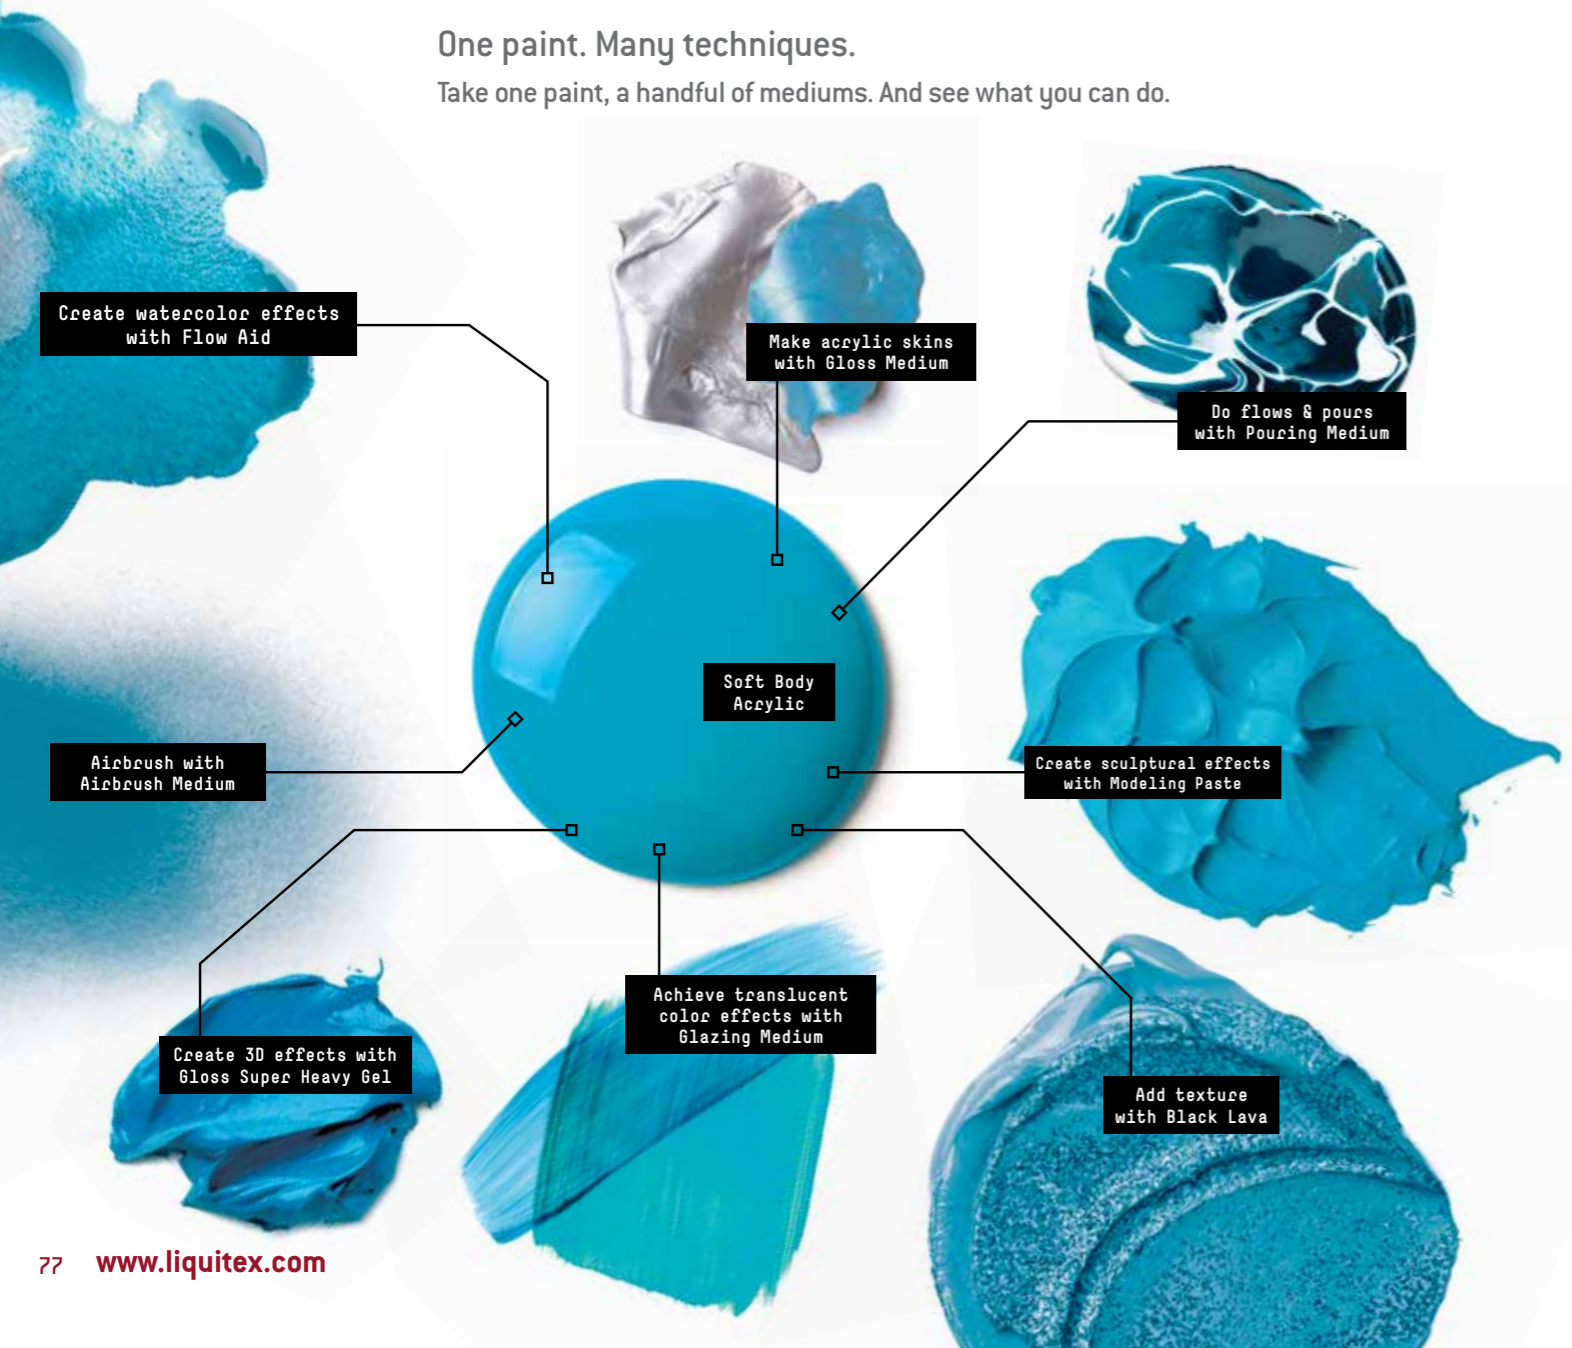

One paint. Many techniques.

Take one paint, a handful of mediums. And see what you can do.

Create watercolor effects with Flow Aid

Make acrylic skins with Gloss Medium

Do flows & pours with Pouring Medium

Soft Body Acrylic

Create sculptural effects with Modeling Paste

Airbrush with Airbrush Medium

Create 3D effects with Gloss Super Heavy Gel

Achieve translucent color effects with Glazing Medium

Add texture with Black Lava

GESSES

SURFACE PREP

Surface preparations set the foundation for stable and permanent color applications by sealing and adding tooth to almost any painting surface.

GESO
The classic white sealer and ground for absorbent surfaces, such as canvas, paper, or wood. Provides the proper surface sizing, tooth and absorbency for acrylic and oil paints. One coat is usually enough. Traditional gesso is meant to be opaque titanium white for good coverage. Two coats are recommended under oil color.

SUPER HEAVY GESO
An innovative, impasto, titanium white gesso having the ability to hold sculptural shape. Provides all the attributes of traditional acrylic gesso. Ideal for thick and sculptural application with a knife or brush.

CLEAR GESO
A very clear size and ground that keeps the working surface visible. Clear Gesso provides an ideal degree of tooth for pastel, oil pastel, graphite, and charcoal as well as an excellent ground for acrylic and oil paints. This gesso is ideal for painting over colored or patterned surfaces or over an under drawing. Mix with acrylic color to establish a tinted transparent/translucent ground. Dries clear to translucent depending on thickness. One coat is usually enough.

COLORS GESO
Establishes a color ground while providing all the attributes of traditional acrylic gesso. Some artists like to start their work on a colored ground to reflect the painting process in a different way. One coat is usually enough. As with traditional gesso, colored gesso also gives opaque surface coverage.

FLUID MEDIUMS

FLUID MEDIUMS

Liquitex Fluid Mediums perform much in the way that their name implies, they are fluid in nature and reduce viscosity of heavier paints and gels.

PALETTE WETTING SPRAY
An innovative fluid acrylic resin designed to slow the drying of colors. Spray onto your palette or directly onto the surface of a painting. This medium improves color blending and can be used to thin color while maintaining film integrity. Use repeatedly to prevent paint from "skinning over."

GLOSS MEDIUM & VARNISH
The workhorse of the Liquitex mediums range. Gloss Medium & Varnish is an all-purpose medium that performs two functions. It can be used as a varnish and/or a fluid gloss medium. It improves adhesion of paint film and increases color depth, intensity, and gloss. It can also be used as a non-removable varnish to protect the surface and establish an even gloss sheen.