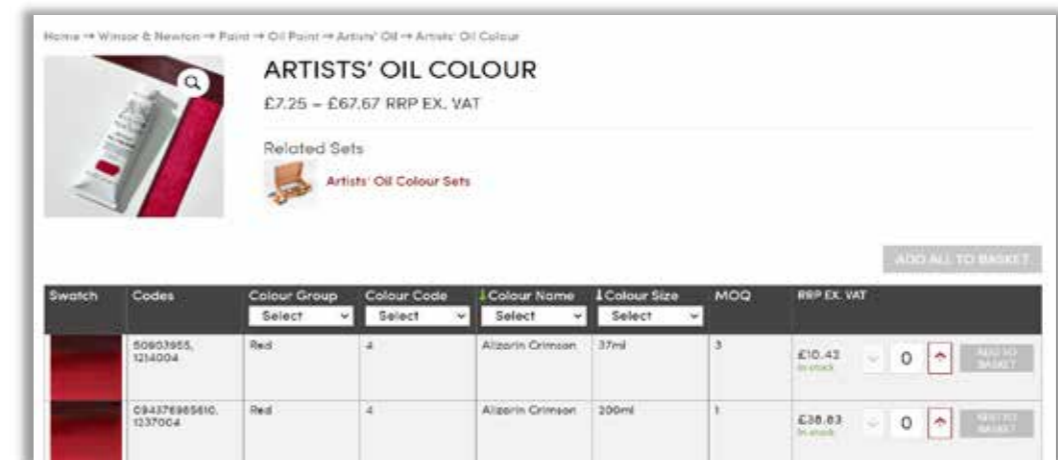

Key features and benefits

- The full Colart UK product range - 4,000+ SKUs available to order in one clear and easy, quick to navigate, B2B commerce platform.
- Easy ordering and checkout - Smart, intuitive searching, quick shop and simple upload of excel order forms, or add products using a barcode scanner.
- Marketing Tool - regularly updated content on essential campaigns and promotions.
- New Products – immediate visibility and access to new products as soon as they are available.
- Build orders in real-time - build orders whilst checking stock levels in the warehouse or shop.

- Improved accuracy – fewer touchpoints reduce errors and invoices queries.
- Improved efficiency – orders loaded directly into our ordering process system.
- Multi-platform - can be used with any web-enabled device.

The registration process is easy and requires your business email address and customer account number (GB). If you have any queries or need help getting started, please speak to your Regional Sales Manager, who will be happy to help.